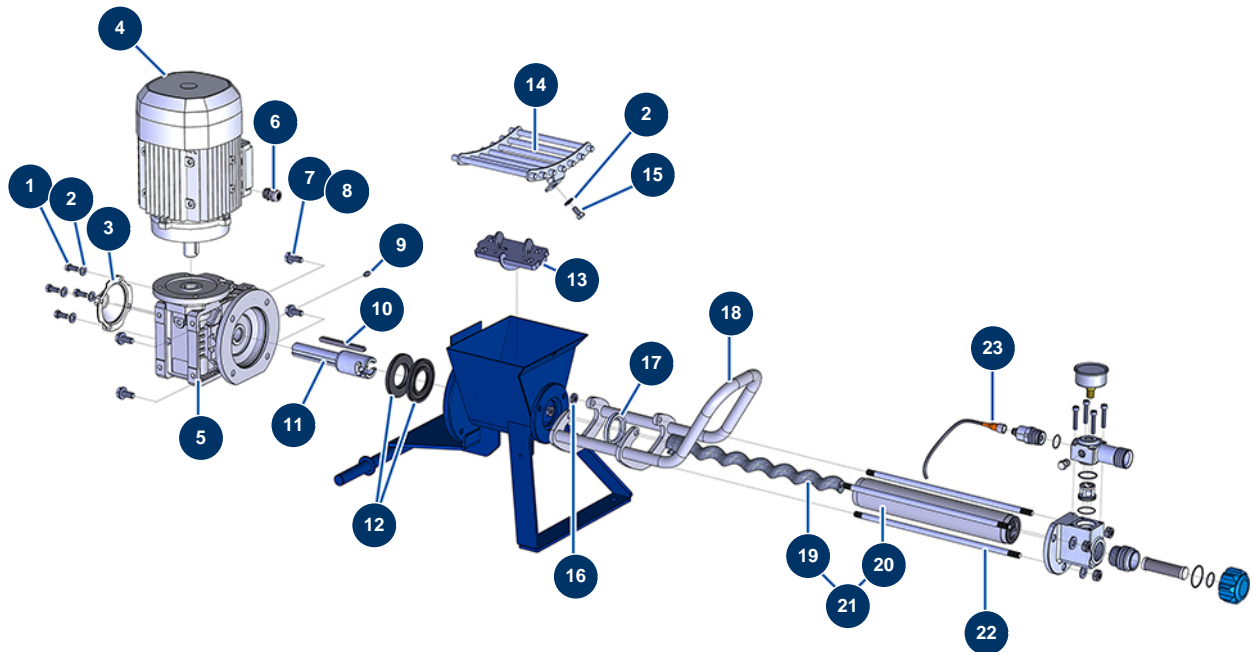

MINIJET 120 complete atomizer - COATSPRAY spray-gun - Transmission

Détails des pièces

Pos.	Référence	Désignation
1	30273	THEF 8 x 20 screw
2	80260	ø 8 inox medium washer
2	80260	ø 8 inox medium washer
3	90287	14 P2 & 24 P gear reducer plastic cover
4	90189	Electric motor 2,2 kW - T90 - B14 - 1400 rpm - 400V
5	13458	Speed reducer 90° - T63 - R10 - B14/T90
6	30040	Nickel plated watertight cable gland of 11 CEM
7	30257	THEF 10 x 25 screw
8	80261	ø 10 inox medium washer
9	60012	M6 straight lubricator
10	90750	8 x 7 x 100 parallel key with round end for 24P et PT
11	M10646	Bayonet drive shaft for DROPPRO 14P
12	90726	Spi seal 40 x 80 x 7 for 14P

Pos.	Référence	Désignation
13	C23391	MINIJET 120 connecting rod from 2024
14	C22509	Removable grid for DROPPRO 14P & MINJET 120
15	30295	THEF 8 x 16 screw
16	13979	M10 flat inox nut
17	80492	14 P stator reduction ring
18	C22982	DROPPRO & MINIJET pump handle
19	MI7009107700	EUROPRO JET 2 chromed pump rotor with bayonet head
20	MI3f00529100	EUROPRO JET 2-80SH pump stator
21	30791	EUROPRO JET 2 pump rotor/stator kit
22	M10226	Fastening tie rod for JETPRO 80
23	12409	M12 straight female connector with 2m cable