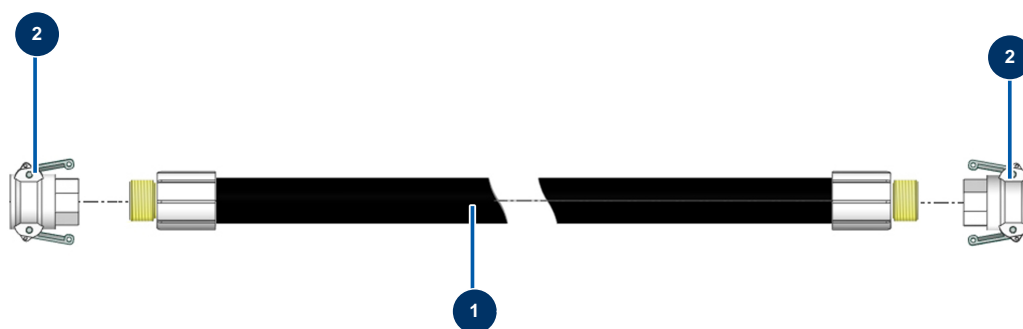

COMPACT-PRO 10 JOINT spraying machine - Hose

Détails des pièces

Pos.	Référence	Désignation
1	50011	25 x 8 m product hose outer threaded 1" for 8P without couplers
2	70007	1" camlock alu coupling, inner threaded 1" for 6, 8, 14 & 24P
2	70007	1" camlock alu coupling, inner threaded 1" for 6, 8, 14 & 24P