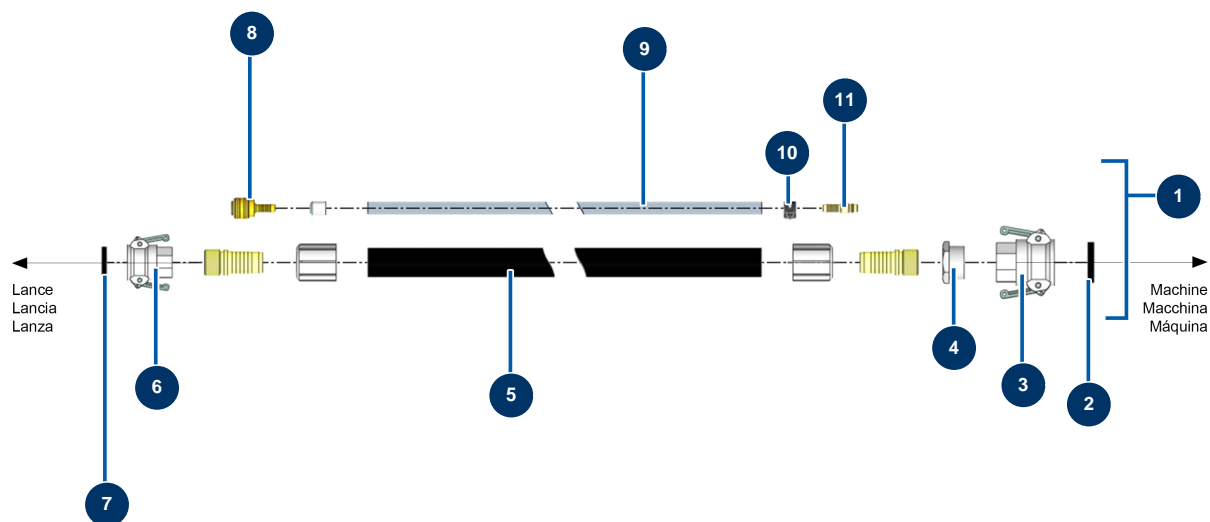

COMPACT-PRO 25 CLASSIC V3 spraying machine - Hose

Détails des pièces

| Pos. | Référence | Désignation |
|------|-----------|---|
| 1 | 15281 | ø 25 x 10 metres air product hose 1"1/4 x 1" alu couplings |
| 2 | 70015 | 1"1/4 cam coupler gasket |
| 3 | 70006 | 1"1/4 camlock alu coupling, inner threaded 1"1/4 for 24P |
| 4 | 80157 | 1"1/4 MaleC x 1" FemaleD low-pressure reduction |
| 5 | 10268 | Spray hose 25 x 37 by the metre |
| 6 | 70007 | 1" camlock alu coupling, inner threaded 1" for 6, 8, 14 & 24P |
| 7 | 70014 | 1" cam coupler gasket |
| 8 | 70004 | Female quick fit coupling with corrugated shank of 9 |
| 9 | 50003 | Clear braided PVC hose Ø 10 x 16 by the metre |
| 10 | 12218 | Spring collar Ø 15 |
| 11 | 70018 | Corrugate male quick fit coupling of 9 |