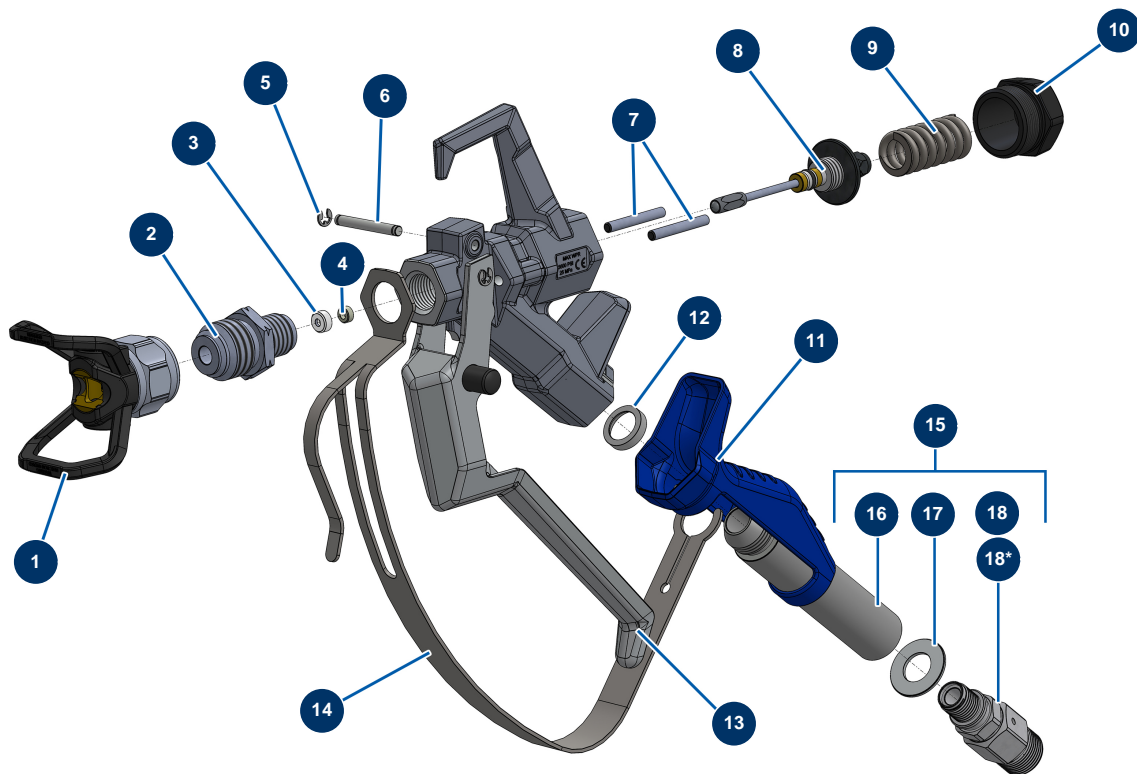

EUROSPRAY XL airless piston pump - COATSPRAY Spray-gun

**Raccord renforcé optionnel / Optional reinforced connector*

Détails des pièces

Pos.	Référence	Désignation
1	51001	BST, BBP & BFF 7/8" tip guard
2	51054	COATSPRAY spray-gun 7/8" diffuser
3	51047	PAINTSPRAY, COATSPRAY spray-gun needle seat gasket
4	51046	PAINTSPRAY, COATSPRAY spray-gun needle seat
5	51043	PAINTSPRAY, COATSPRAY spray-gun trigger axis circlip
6	51057	COATSPRAY spray-gun trigger axis
7	51055	COATSPRAY spray-gun retraction pin
8	51053	COATSPRAY spray-gun needle repair kit
9	51034	PAINTSPRAY, COATSPRAY spray-gun needle return spring
10	51038	PAINTSPRAY, COATSPRAY spray-gun needle lock plug
11	51037	PAINTSPRAY spray-gun plastic handle
12	51051	COATSPRAY spray-gun filter holder bearing gasket
13	51056	COATSPRAY spray-gun complete trigger

Pos.	Référence	Désignation
14	51052	COATSPRAY spray-gun trigger protection
15	51059	Complete revolving coupling for COATSPRAY spray-gun
16	51035	PAINTSPRAY spray-gun filter holder
17	51045	PAINTSPRAY, COATSPRAY spray-gun revolving coupling gasket
18	51058	1/2" MBSP revolving coupling for COATSPRAY spray-gun
18*	M07057	Reinforced turning connector for COATSPRAY spray-gun