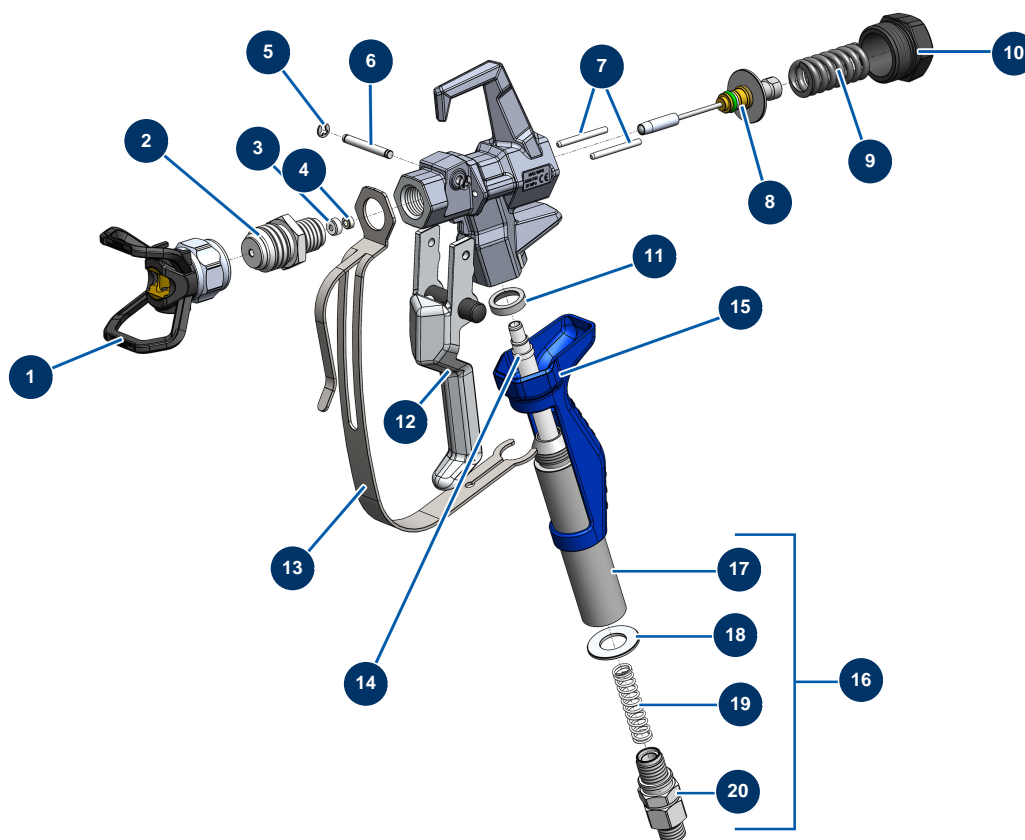

EUROSPRAY XL airless piston pump - PAINTSPRAY Spray-gun

Détails des pièces

Pos.	Référence	Désignation
1	51001	BST, BBP & BFF 7/8" tip guard
2	51036	PAINTSPRAY spray-gun 7/8" diffuser
3	51047	PAINTSPRAY, COATSPRAY spray-gun needle seat gasket
4	51046	PAINTSPRAY, COATSPRAY spray-gun needle seat
5	51043	PAINTSPRAY, COATSPRAY spray-gun trigger axis circlip
6	51042	PAINTSPRAY spray-gun trigger axis
7	51040	PAINTSPRAY spray-gun retraction pin
8	51033	PAINTSPRAY spray-gun needle repair kit
9	51034	PAINTSPRAY,COATSPRAY spray-gun needle return spring
10	51038	PAINTSPRAY, COATSPRAY spray-gun needle lock plug
11	51031	PAINTSPRAY spray-gun filter holder bearing gasket
12	51039	PAINTSPRAY spray-gun complete trigger
13	51032	PAINTSPRAY spray-gun trigger protection

Pos.	Référence	Désignation
14	51003	Spray-gun grip 50-mesh filter
15	51037	PAINTSPRAY spray-gun plastic handle
16	51048	Complete revolving coupling for PAINTSPRAY spray-gun
17	51035	PAINTSPRAY spray-gun filter holder
18	51045	PAINTSPRAY, COATSPRAY spray-gun revolving coupling gasket
19	51041	PAINTSPRAY spray-gun filter holding spring
20	51044	1/4" MBSP revolving coupling for PAINTSPRAY spray-gun