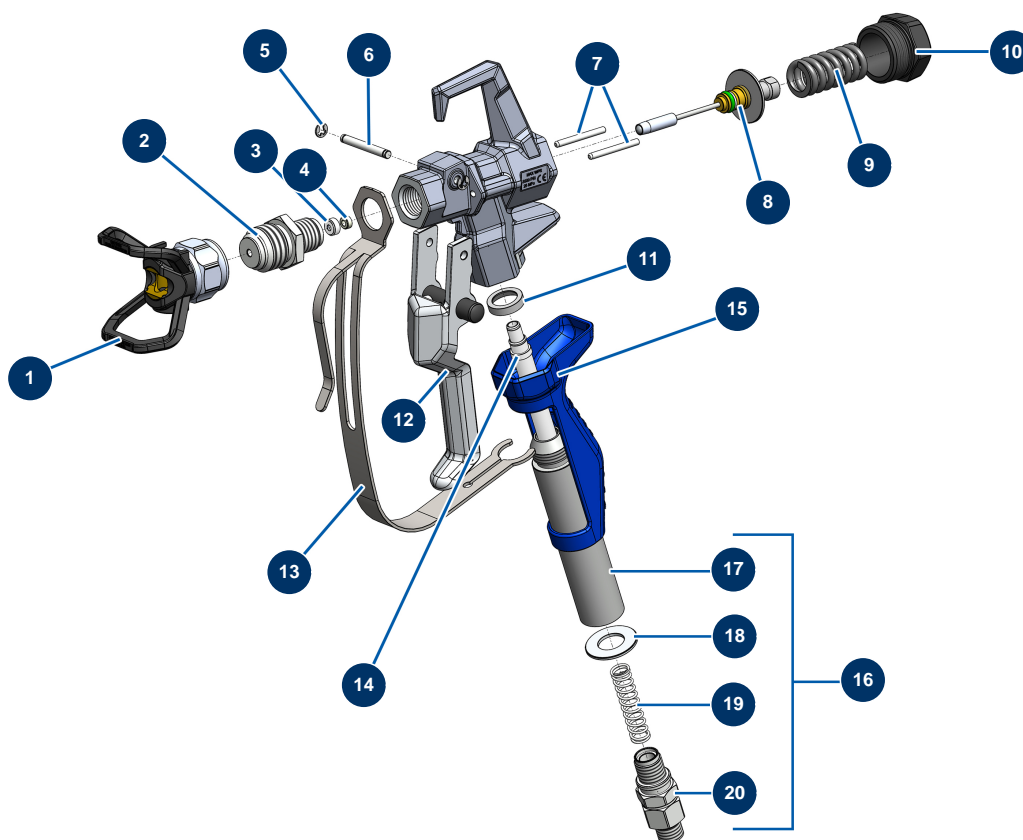

EUROSPRAY L airless piston pump - Spray-gun

Détails des pièces

Pos.	Référence	Désignation
1	51001	BST, BBP & BFF 7/8" tip guard
2	51036	PAINTSPRAY spray-gun 7/8" diffuser
3	51047	PAINTSPRAY, COATSPRAY spray-gun needle seat gasket
4	51046	PAINTSPRAY, COATSPRAY spray-gun needle seat
5	51043	PAINTSPRAY, COATSPRAY spray-gun trigger axis circlip
6	51042	PAINTSPRAY spray-gun trigger axis
7	51040	PAINTSPRAY spray-gun retraction pin
8	51033	PAINTSPRAY spray-gun needle repair kit
9	51034	PAINTSPRAY,COATSPRAY spray-gun needle return spring
10	51038	PAINTSPRAY, COATSPRAY spray-gun needle lock plug
11	51031	PAINTSPRAY spray-gun filter holder bearing gasket
12	51039	PAINTSPRAY spray-gun complete trigger
13	51032	PAINTSPRAY spray-gun trigger protection

Pos.	Référence	Désignation
14	51003	Spray-gun grip 50-mesh filter
15	51037	PAINTSPRAY spray-gun plastic handle
16	51048	Complete revolving coupling for PAINTSPRAY spray-gun
17	51035	PAINTSPRAY spray-gun filter holder
18	51045	PAINTSPRAY, COATSPRAY spray-gun revolving coupling gasket
19	51041	PAINTSPRAY spray-gun filter holding spring
20	51044	1/4" MBSP revolving coupling for PAINTSPRAY spray-gun