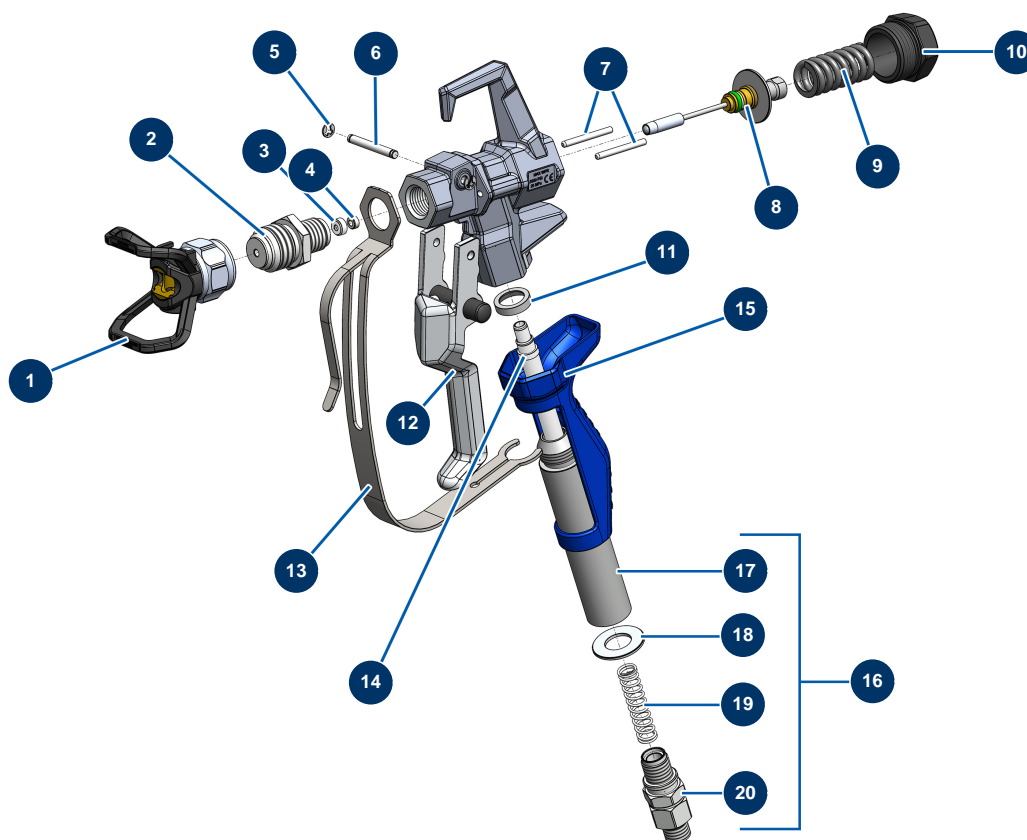

EUROSPRAY S Mini airless piston pump - Spray-gun

Détails des pièces

Pos.	Référence	Désignation
1	51001	BST, BBP & BFF 7/8" tip guard
2	51036	PAINTSPRAY spray-gun 7/8" diffuser
3	51047	PAINTSPRAY, COATSPRAY spray-gun needle seat gasket
4	51046	PAINTSPRAY, COATSPRAY spray-gun needle seat
5	51043	PAINTSPRAY, COATSPRAY spray-gun trigger axis circlip
6	51042	PAINTSPRAY spray-gun trigger axis
7	51040	PAINTSPRAY spray-gun retraction pin
8	51033	PAINTSPRAY spray-gun needle repair kit
9	51034	PAINTSPRAY,COATSPRAY spray-gun needle return spring
10	51038	PAINTSPRAY, COATSPRAY spray-gun needle lock plug
11	51031	PAINTSPRAY spray-gun filter holder bearing gasket
12	51039	PAINTSPRAY spray-gun complete trigger
13	51032	PAINTSPRAY spray-gun trigger protection

Pos.	Référence	Désignation
14	51003	Spray-gun grip 50-mesh filter
15	51037	PAINTSPRAY spray-gun plastic handle
16	51048	Complete revolving coupling for PAINTSPRAY spray-gun
17	51035	PAINTSPRAY spray-gun filter holder
18	51045	PAINTSPRAY, COATSPRAY spray-gun revolving coupling gasket
19	51041	PAINTSPRAY spray-gun filter holding spring
20	51044	1/4" MBSP revolving coupling for PAINTSPRAY spray-gun