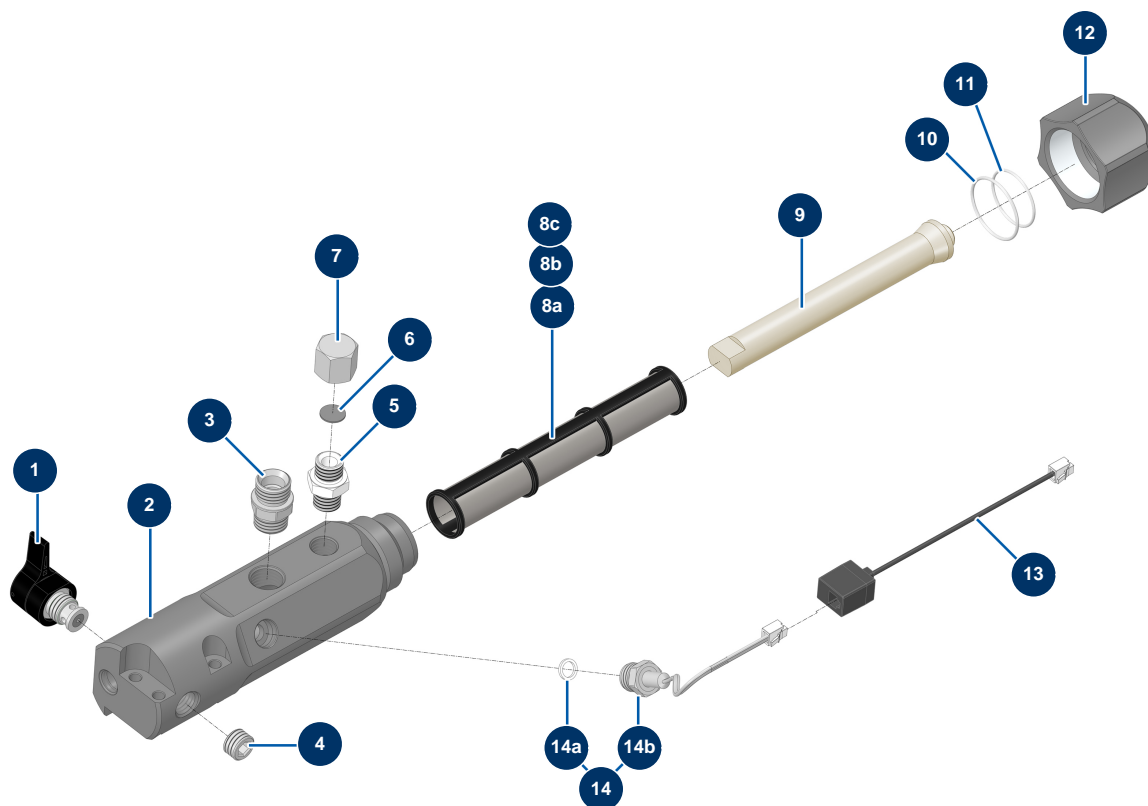

EUROSPRAY XL airless piston pump - Filter

Détails des pièces

Pos.	Référence	Désignation
1	51347	EUROSPRAY XL pump complete drain valve
2	51361	EUROSPRAY XL pump filter body
3	M10827	EUROSPRAY XL 1/2"G pump outlet connector
4	12575	3/8" MaleC high-pressure headless plug
5	80276	3/8" MaleD x 3/8" MaleC high-pressure nipple
6	51372	EUROSPRAY XL 3/8" Female plug flat seal
7	51373	EUROSPRAY XL 3/8" Female plug
8a	51339	EUROSPRAY XL 60 mesh pump filter
8b	51340	EUROSPRAY XL 30 mesh pump filter
8c	51341	EUROSPRAY XL 100 mesh pump filter
9	51338	EUROSPRAY XL pump filter support
10	51362	EUROSPRAY XL pump PTFE O-ring filter cap
11	51324	EUROSPRAY XL pump PTFE O-ring

Pos.	Référence	Désignation
12	51337	EUROSPRAY XL pump filter plug
13	51360	RJ11 M/F extension for EUROSPRAY L & XL pump sensor
14	51344	EUROSPRAY XL pump complete pressure sensor
14a	51343	EUROSPRAY XL pump pressure sensor gasket
14b	51342	EUROSPRAY XL pump pressure sensor