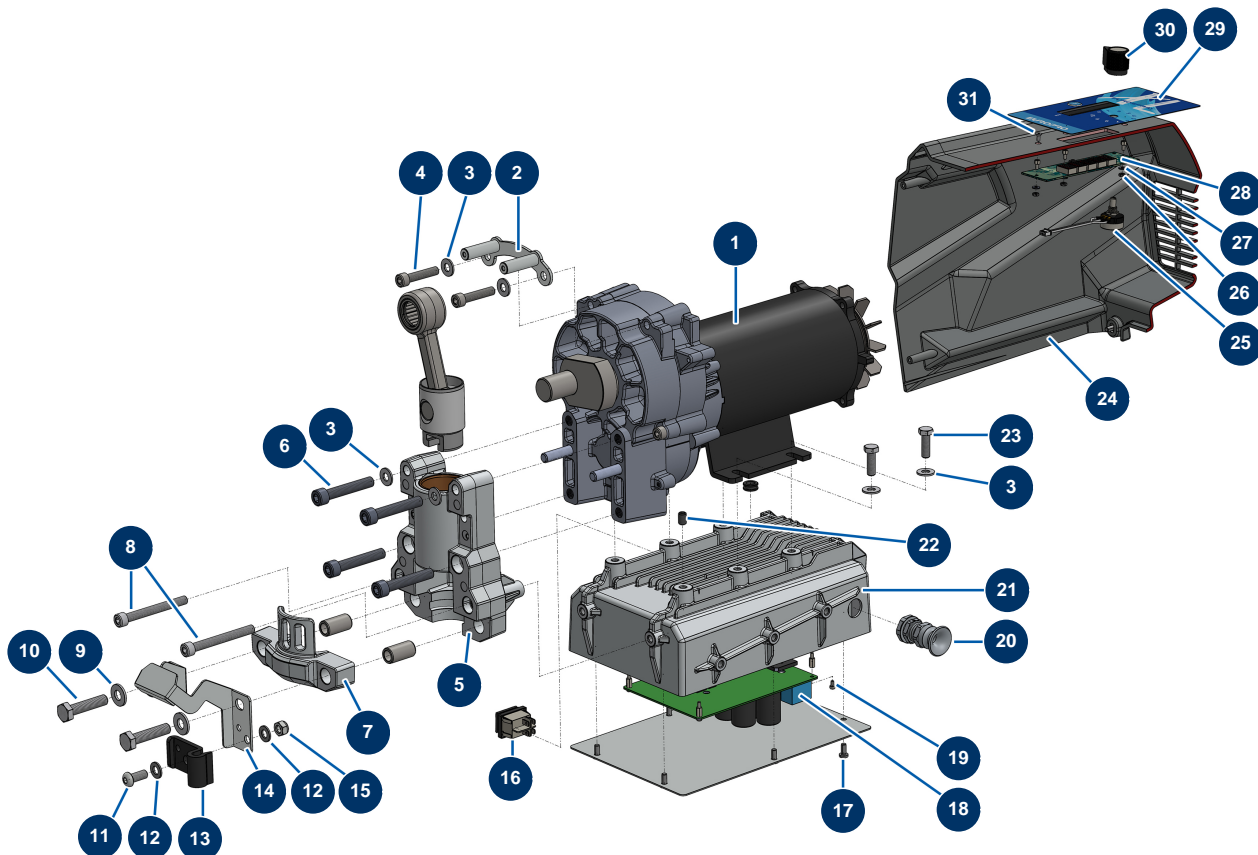

EUROSPRAY XL airless piston pump - Transmission / Electrical box

Détails des pièces

Pos.	Référence	Désignation
1	51348	EUROSPRAY XL pump complete motor
2	C23504	EUROSPRAY XL front crankcase mounting plate
3	80260	ø 8 inox medium washer
3	80260	ø 8 inox medium washer
3	80260	ø 8 inox medium washer
4	12246	8 x 40 cylindrical head screw
5	51302	EUROSPRAY XL pump support
6	13520	10 x 60 cylindrical head screw
7	51303	EUROSPRAY XL pump mounting bracket
8	12466	8 x 75 cylindrical head screw
9	80261	ø 10 inox medium washer
10	12441	THEF 10 x 45 screw
11	12111	8 x 20 inox cylindrical pan head screw

Pos.	Référence	Désignation
12	30256	∅ 8 inox narrow washer
12	30256	∅ 8 inox narrow washer
13	51351	EUROSPRAY XL pump return hose fastening clip
14	51350	EUROSPRAY XL pump bucket support
15	90127	M 8 nylstop nut
16	51349	EUROSPRAY XL pump ON/OFF switch
17	90161	5 x 12 inox cylindrical head screw
18	51345	EUROSPRAY XL pump electronic card
19	13329	3 x 6 cylindrical head screw
20	80451	Brass cable gland of 13 for power cable
21	51301	EUROSPRAY XL aluminum electrical box
22	14151	8 x 12 stainless steel socket head screw with flat tip
23	11544	THEF 8 x 25 screw
24	51306	EUROSPRAY XL rear cover
25	51352	EUROSPRAY XL pump potentiometer
26	310016	M 3 nut
27	12070	∅ 3 inox medium washer
28	51346	EUROSPRAY XL electronic display board
29	51310	EUROSPRAY XL membrane front panel
30	51353	EUROSPRAY XL pump potentiometer button
31	1033003	3 x 8 DIN 7991 countersunk head screw