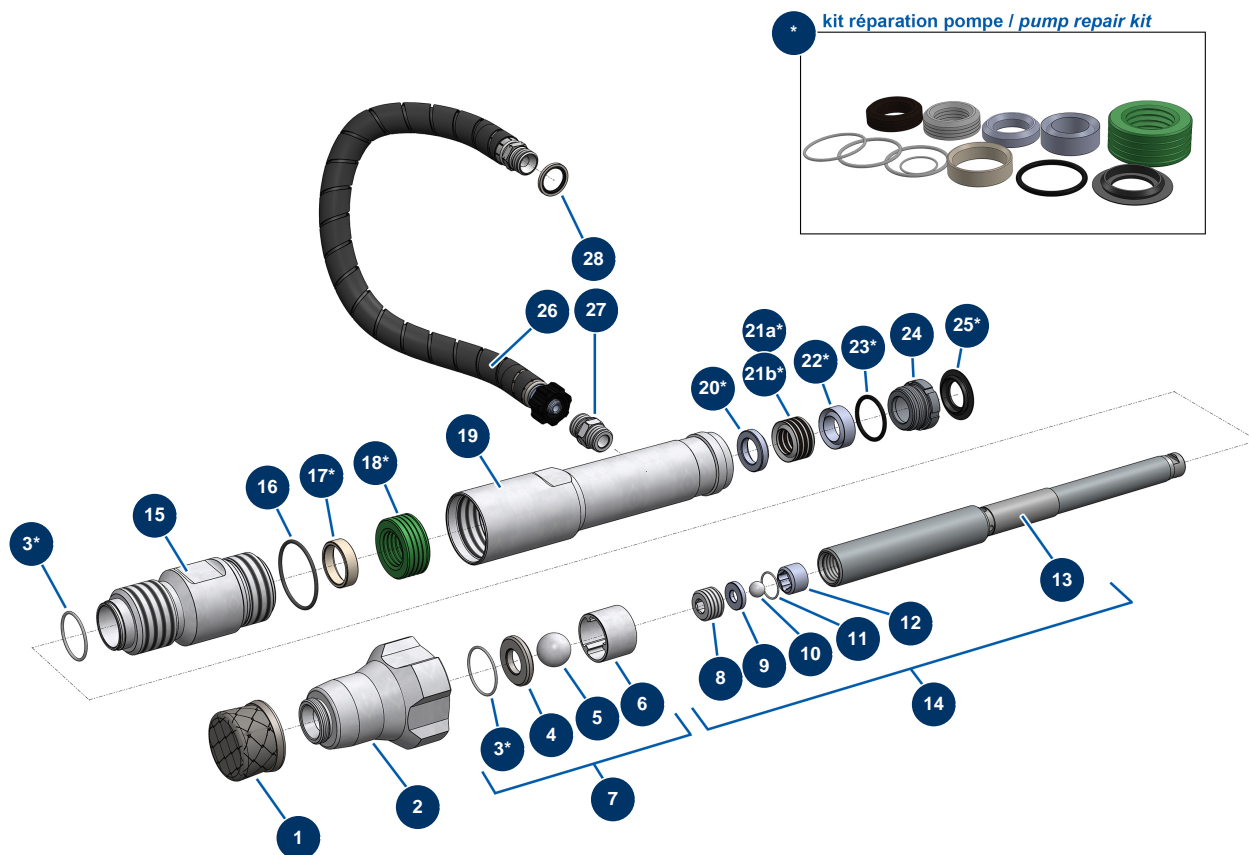

EUROSPRAY XL airless piston pump - Pump

Détails des pièces

Pos.	Référence	Désignation
*	51335	EUROSPRAY XL pump gaskets kit
1	51312	EUROSPRAY XL 8-mesh plaster suction strainer
2	51334	EUROSPRAY XL pump foot
3*	51324	EUROSPRAY XL pump PTFE O-ring
3*	51324	EUROSPRAY XL pump PTFE O-ring
4	51332	EUROSPRAY XL pump valve ball seat
5	51331	Tungsten ball valve for EUROSPRAY XL pump
6	51330	EUROSPRAY L pump valve ball guide
7	51370	EUROSPRAY XL pump suction valve repair kit
8	51329	EUROSPRAY XL pump piston nut
9	51328	EUROSPRAY XL pump piston ball seat
10	51327	EUROSPRAY XL pump piston ball
11	51326	EUROSPRAY XL pump piston gasket

Pos.	Référence	Désignation
12	51325	EUROSPRAY XL pump piston ball guide
13	51308	EUROSPRAY XL pump piston rod
14	51336	EUROSPRAY XL pump complete piston
15	51323	EUROSPRAY XL pump lower body
16	51333	EUROSPRAY XL pump O-ring
17*	51322	EUROSPRAY XL pump retaining ring
18*	51321	EUROSPRAY XL pump lower gasket
19	51320	EUROSPRAY XL pump intermediate tube
20*	51319	EUROSPRAY XL pump retaining ring
21a*	51317	EUROSPRAY S Mini & S pump upper leather gasket
21b*	51318	EUROSPRAY XL pump upper gasket
22*	51316	EUROSPRAY XL pump retaining ring
23*	51315	EUROSPRAY XL pump O-ring
24	51314	EUROSPRAY XL pump cable gland nut
25*	51313	EUROSPRAY XL pump cable gland plug
26	51311	EUROSPRAY XL pump/filter hose
27	M10827	EUROSPRAY XL 1/2"G pump outlet connector
28	91032	Steel gasket for hollow screw with 1/2" lip