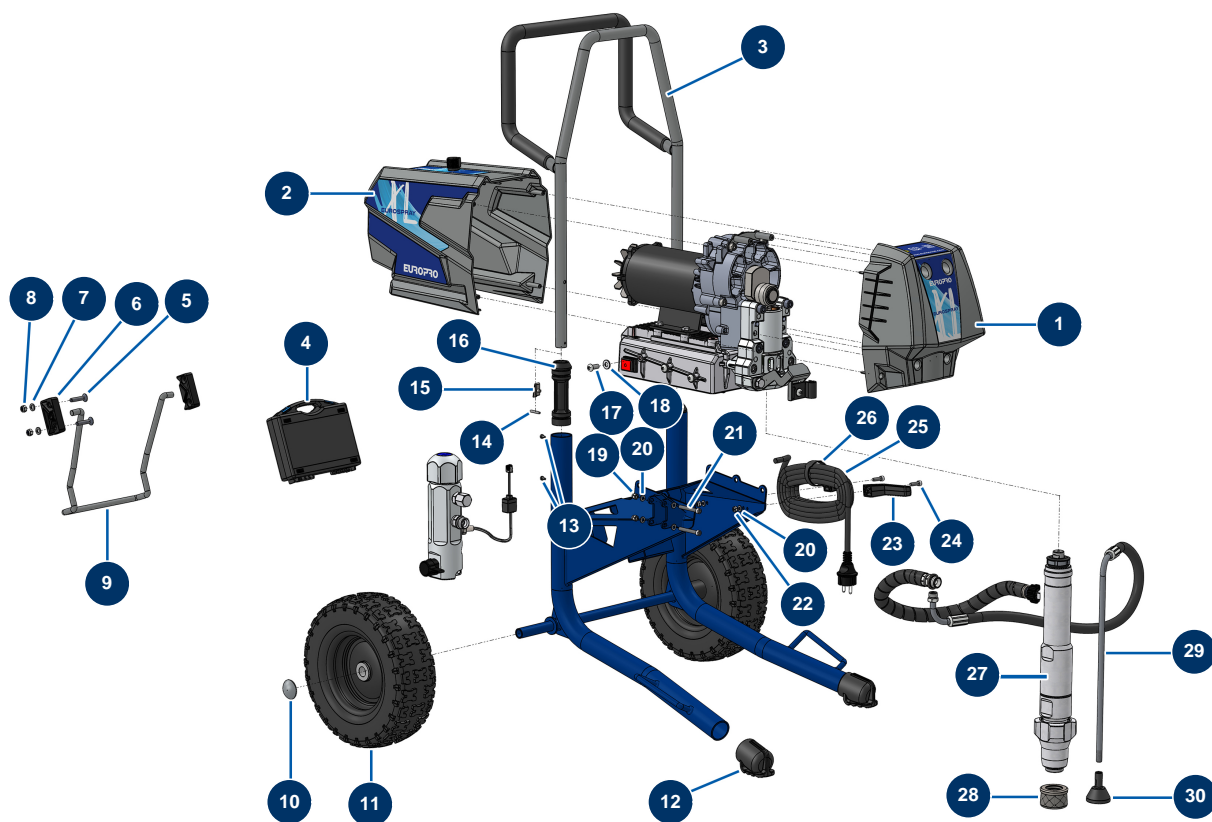

## EUROSPRAY XL airless piston pump - Chassis

### Détails des pièces

| Pos. | Référence | Désignation                                      |
|------|-----------|--|
| 1    | 51305     | EUROSPRAY XL front cover                         |
| 2    | 51306     | EUROSPRAY XL rear cover                          |
| 3    | 51371     | EUROSPRAY XL chassis arm                         |
| 4    | 51165     | EUROSPRAY S Mini, S, L & PULSE complete tool box |
| 5    | 14187     | 8 x 40 inox countersunk head screw               |
| 6    | 51307     | EUROSPRAY XL lever handle locking cam            |
| 7    | 30256     | ø 8 inox narrow washer                           |
| 8    | 90127     | M 8 nylstop nut                                  |
| 9    | C23497    | EUROSPRAY XL pump stand                          |
| 10   | 90281     | Ø20 chromed clip                                 |
| 11   | 51359     | EUROSPRAY XL wheel                               |
| 12   | 51304     | EUROSPRAY XL foot plug                           |
| 13   | 51356     | EUROSPRAY XL pump arm sleeve fixing screw        |