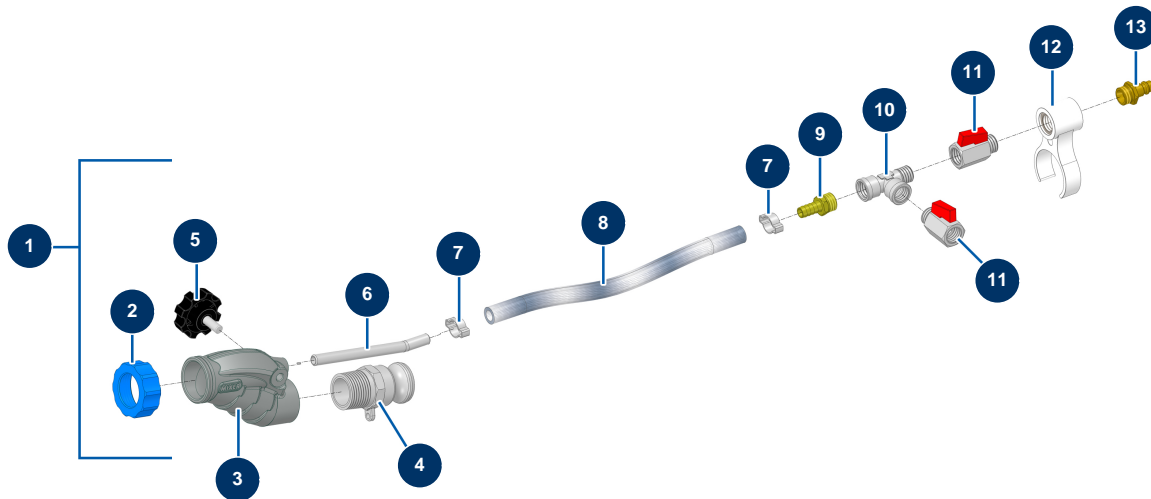

## General view

### Détails des pièces

Pos.	Référence	Désignation
1	13142	
2	11817	Blue ring for mortar lance
3	12725	Inner threaded 1" aluminium lance machined body
4	70008	1" outer threaded adapter for 8-14 and 24P
5	11514	Plastic thumb wheel M8 x 20
6	M10326	Lance air injector without hose - C.P 60
7	80429	Ear clamp 15 x 18
7	80429	Ear clamp 15 x 18
8	50003	Clear braided PVC hose Ø 10 x 16 by the metre
9	80325	3/8 corrugated outer threaded coupling Ø 10
10	12530	M3/8" x F3/8" x F3/8" low pressure T
11	30136	3/8" mini lux valve
11	30136	3/8" mini lux valve

Pos.	Référence	Désignation
12	11506	Traditional lance junction circlip
13	70044	3/8" outer threaded male quick fit coupling