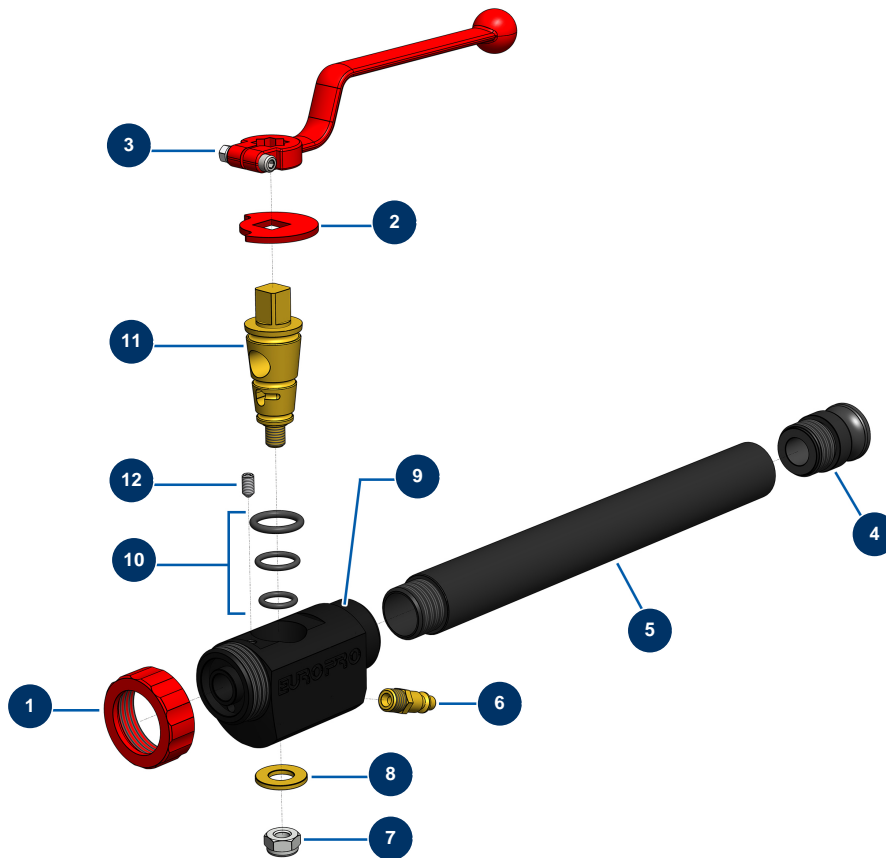

30 cm ABS spraying lance - General view

Détails des pièces

Pos.	Référence	Désignation
1	10031	Aluminium lance ring red
2	10030	Stop washer
3	20003	Red bend handle for lance (square of 14)
4	10280	1" x M 30/150 alu adapter for 8, 14, 24 and CP30 lance
5	M10662	
6	70043	1/4" outer threaded male quick-connector
7	60013	M 10 nylstop nut
8	10032	Lance washer
9	10028	ABS lance body block
10	80154	EUROPRO spraying machine lance gasket kit
11	10029	Lance brass cone
12	30371	ABS lance countersunk screw