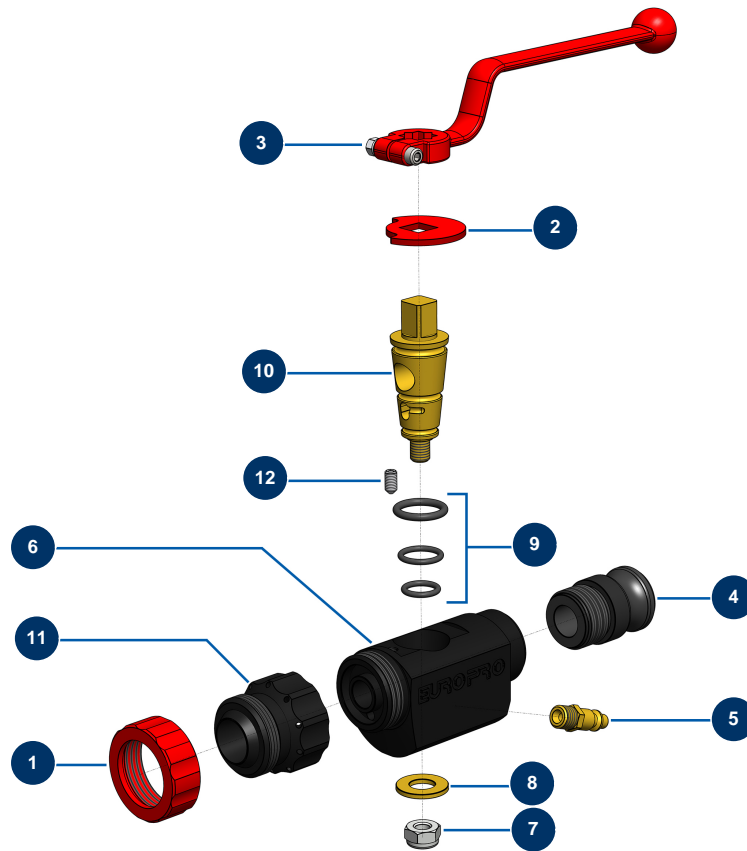

## ABS - E.W.I. spraying lance - General view

### Détails des pièces

Pos.	Référence	Désignation
1	10031	Aluminium lance ring red
2	10030	Stop washer
3	20003	Red bend handle for lance (square of 14)
4	10280	1" x M 30/150 alu adapter for 8, 14, 24 and CP30 lance
5	70043	1/4" outer threaded male quick-connector
6	10028	ABS lance body block
7	60013	M 10 nylstop nut
8	10032	Lance washer
9	80154	EUROPRO spraying machine lance gasket kit
10	10029	Lance brass cone
11	M10062	Exhaust air ring
12	30371	ABS lance countersunk screw