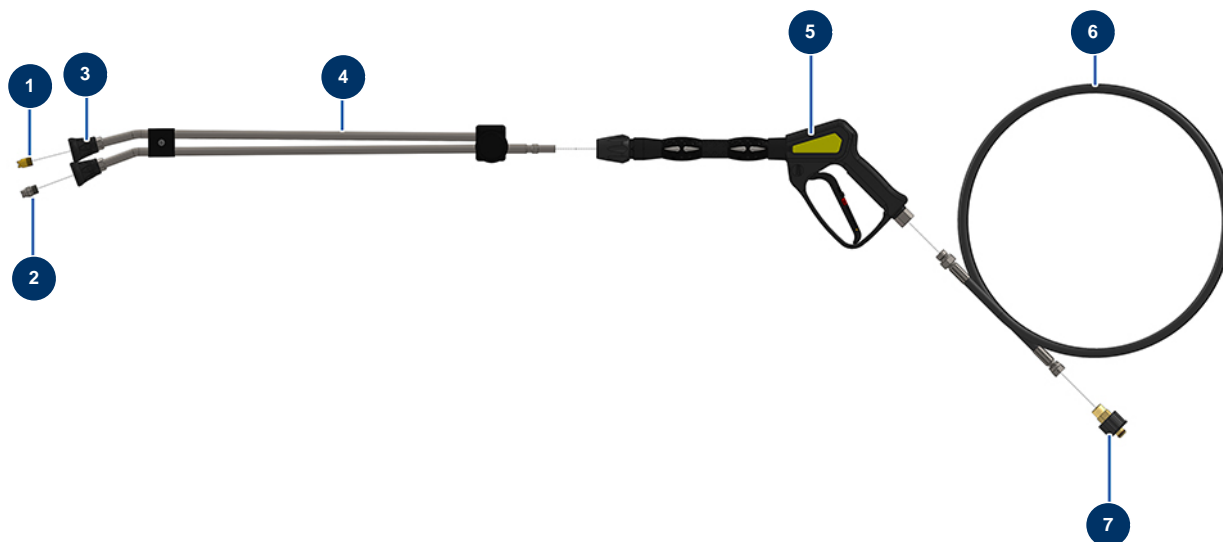

X-PRO D80 spraying machine - High pressure washer lance

Détails des pièces

Pos.	Référence	Désignation
1	90307	Low pressure nozzle 50°-40
2	90305	High pressure nozzle 15°-45
3	12415	Double elbow lance hose nozzle holder, 600 mm, KW coupler
4	12166	Double elbow lance hose 600 mm, KW coupler
5	12165	Washer spray-gun with protected hose 310 bars, KW coupler
6	12071	Washer hose Ø 8-315 bar 10 metres
7	90328	M22-150 F x 3/8 M female quick fit attachment