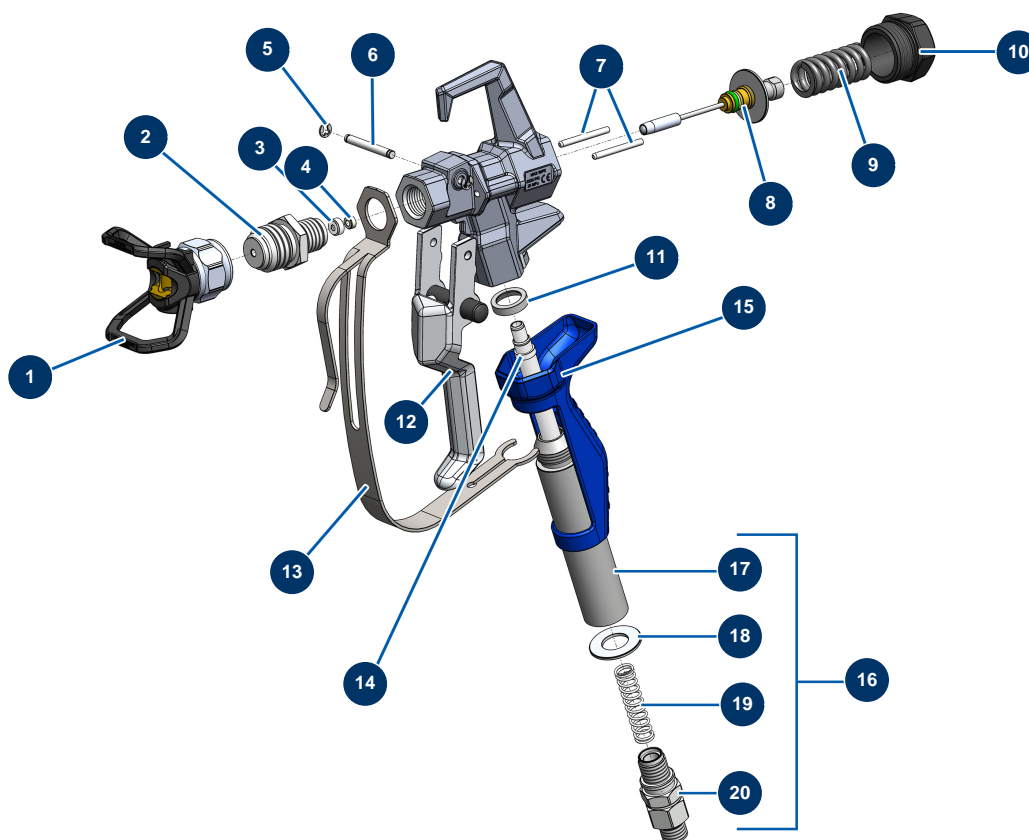

PAINTSPRAY spray-gun with 7/8" G tip holder - General view

Détails des pièces

Pos.	Référence	Désignation
1	51001	BST, BBP & BFF 7/8" tip guard
2	51036	PAINTSPRAY spray-gun 7/8" diffuser
3	51047	PAINTSPRAY, COATSPRAY spray-gun needle seat gasket
4	51046	PAINTSPRAY, COATSPRAY spray-gun needle seat
5	51043	PAINTSPRAY, COATSPRAY spray-gun trigger axis circlip
6	51042	PAINTSPRAY spray-gun trigger axis
7	51040	PAINTSPRAY spray-gun retraction pin
8	51033	PAINTSPRAY spray-gun needle repair kit
9	51034	PAINTSPRAY,COATSPRAY spray-gun needle return spring
10	51038	PAINTSPRAY, COATSPRAY spray-gun needle lock plug
11	51031	PAINTSPRAY spray-gun filter holder bearing gasket
12	51039	PAINTSPRAY spray-gun complete trigger
13	51032	PAINTSPRAY spray-gun trigger protection

Pos.	Référence	Désignation
14	51003	Spray-gun grip 50-mesh filter
15	51037	PAINTSPRAY spray-gun plastic handle
16	51048	Complete revolving coupling for PAINTSPRAY spray-gun
17	51035	PAINTSPRAY spray-gun filter holder
18	51045	PAINTSPRAY, COATSPRAY spray-gun revolving coupling gasket
19	51041	PAINTSPRAY spray-gun filter holding spring
20	51044	1/4" MBSP revolving coupling for PAINTSPRAY spray-gun