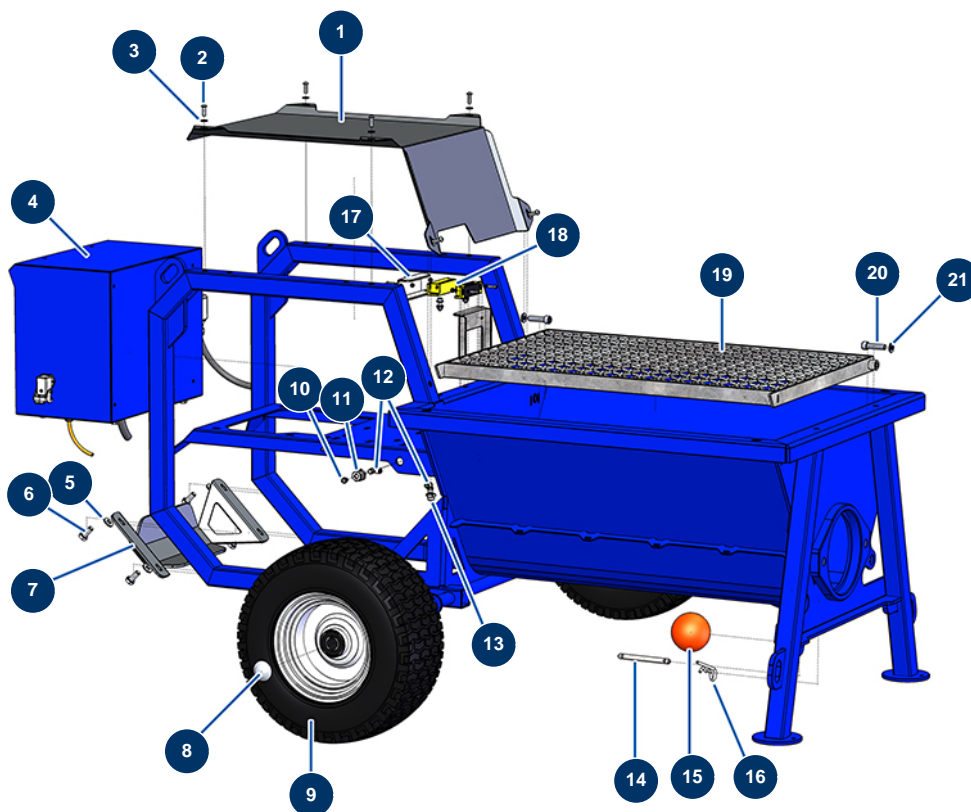

COMPACT PRO 55 TRI + MIXPRO 130 spraying set - 400V TETRA - Chassis

Détails des pièces

Pos.	Référence	Désignation
1	C22869	1
2	12110	6 x 20 inox cylindrical pan head screw
3	80259	Ø 6 medium washer
4	20140	Complete buttons electrical box for COMPACT-PRO E55 - 400V TETRA
5	80260	ø 8 inox medium washer
6	11544	THEF 8 x 25 screw
7	C22877	7
8	90282	Ø25 chromed clip
9	80372	Complete Ø410 wheel with bearing - axle of 25
10	20044	1/8" M straight lubricator
11	20159	
12	30124	Corrugated Legris coupling M1/8" Ø 6
13	20084	1/4" MaleD x 1/8" FemaleD high-pressure reduction

Pos.	Référence	Désignation
14	20060	
15	20048	Cleaning ball ø 100
16	20046	4 mm R pin
17	C22878	17
18	12120	Grid safety sensor for JETMIX, MIXPRO 14, 70 & 100
19	C22882	19
20	12522	10 x 40 cylindrical head screw
21	30280	ø 10 inox narrow washer