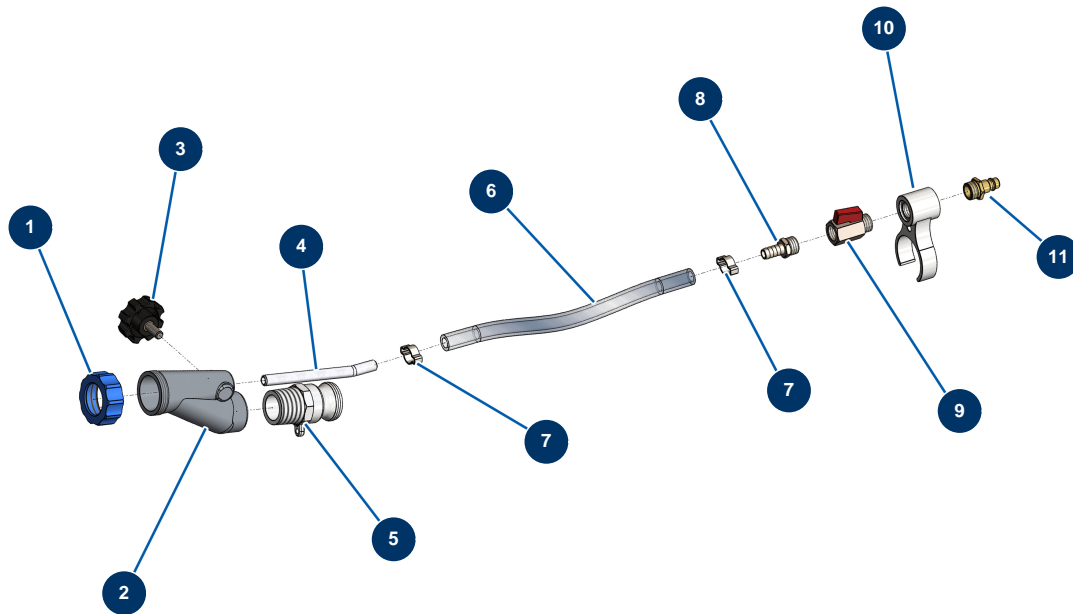

General view

Détails des pièces

Pos.	Référence	Désignation
1	11817	Blue ring for mortar lance
2	12725	Inner threaded 1" aluminium lance machined body
3	11514	Plastic thumb wheel M8 x 20
4	M10326	Lance air injector without hose - C.P 60
5	70008	1" outer threaded adapter for 8-14 and 24P
6	50003	Clear braided PVC hose Ø 10 x 16 by the metre
7	80429	Ear clamp 15 x 18
7	80429	Ear clamp 15 x 18
8	80325	3/8 corrugated outer threaded coupling Ø 10
9	30136	3/8" mini lux valve
10	11506	Traditional lance junction circlip
11	70044	3/8" outer threaded male quick fit coupling