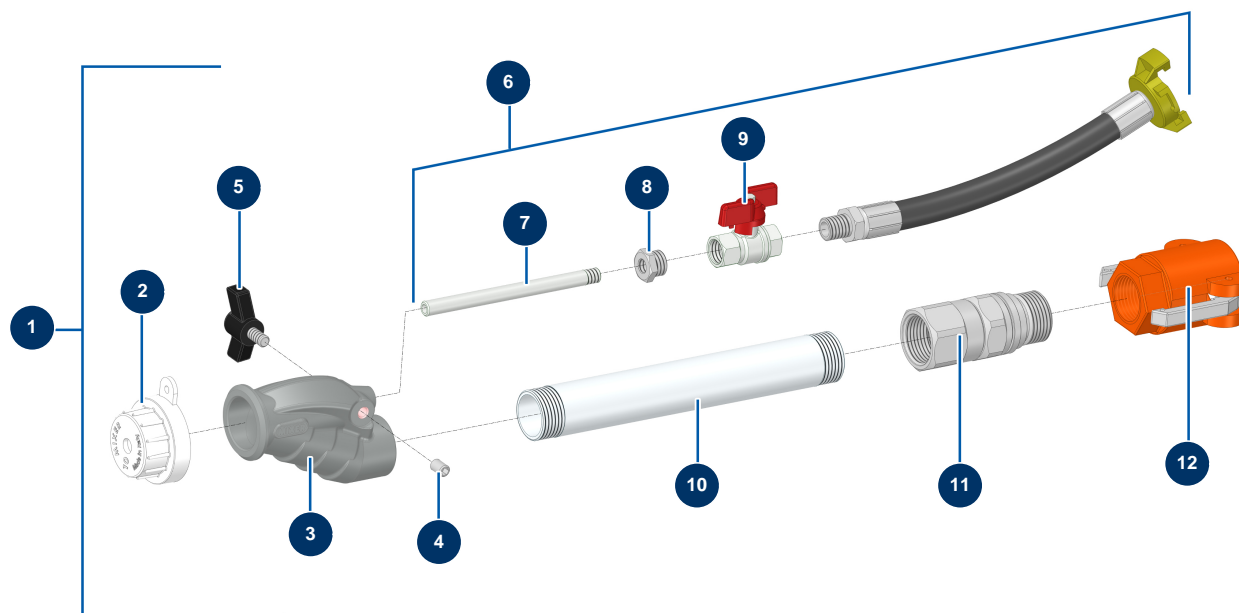

## MIXER standard Aluminium lance with revolving coupling - General view

### Détails des pièces

Pos.	Référence	Désignation
1	MI8010003005	MIXER standard Aluminium Lance
2	MI3F00200101	White spraying nozzle Ø 10 80SH
3	MI4916001000	Mixer straight lance head
4	14151	8 x 12 stainless steel socket head screw with flat tip
5	MI3T01505001	Mixer black Eye bolt diam 8
6	MI8010100001	Mixer aluminium standard spray lance air regulation kit
7	MI4907402000	Outer threaded air injector
8	MI3G50300102	8
9	MI3G01300103	9
10	MI4907441001	230 mm extension outer threaded tube
11	MI8028001007	MIXER lance 1" MF rotating coupling
12	MI3A00300241	1" camlock polypro coupling, inner threaded 1"