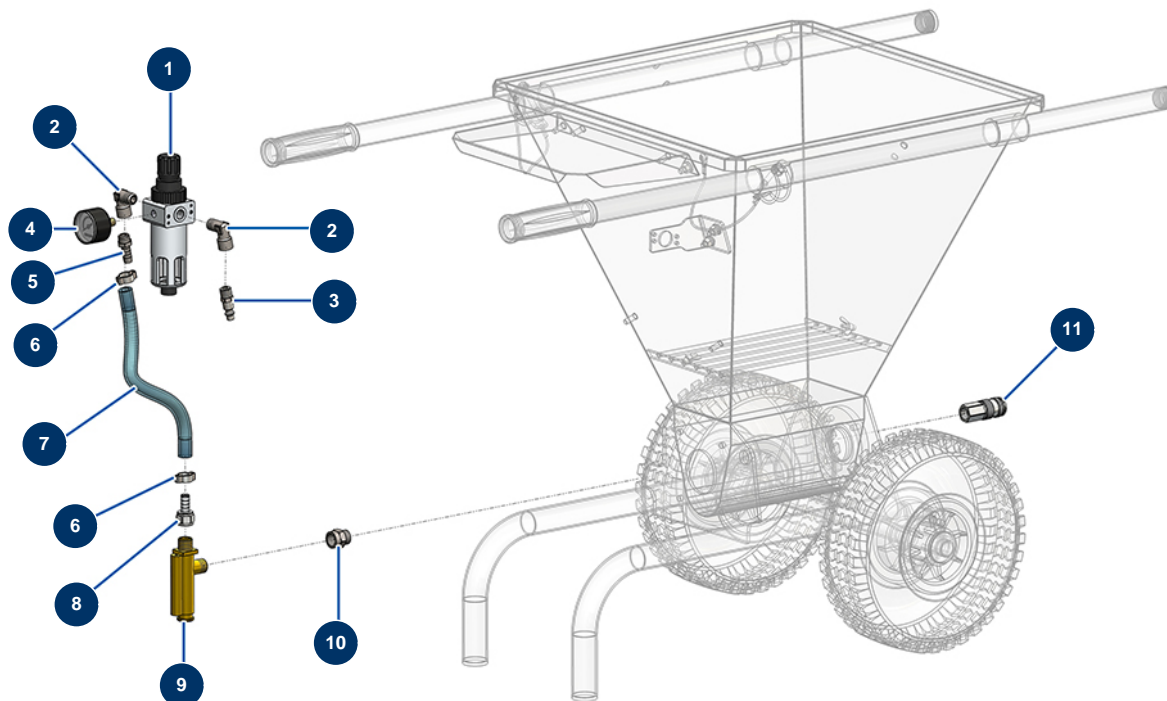

MK 20 - 230V complete spraying machine - Chassis

Détails des pièces

Pos.	Référence	Désignation
1	K100047	
2	C23410	2
3	K100220	
4	10038	M 6 nut
5	80268	Grower washer Ø 6 - C.P 60
6	80259	Ø 6 medium washer
7	C23408	7
8	C23407	8
9	C23409	9
10	K000195	
11	90571	Arm pin for 24P
12	80001	Complete wheel 260 shaft of 20 for 6,8,14P, MPE 80 and 200, 7000z, 9000z
13	90281	Ø20 chromed clip

MK 20 - 230V complete spraying machine - Transmission

Détails des pièces

Pos.	Référence	Désignation
1	14075	M 8 inox nut
1	14075	M 8 inox nut
2	80260	ø 8 inox medium washer
2	80260	ø 8 inox medium washer
2	80260	ø 8 inox medium washer
3	K100416	Geared motor 0,55 kW - TC122 - R13,4 - 1400 rpm - 400V
4	13219	Spi seal 35 x 45 x 7
5	K000054	
6	30121	90° low-pressure elbow 1/4 MaleC x 1/4 FemaleD
7	90639	Automatic greaser
8	K100089	
9	K100042	
10	C23406	KOSNER MK10 & MK20 connecting rod

Pos.	Référence	Désignation
11	12246	8 x 40 cylindrical head screw
12	K000055	
13	MI7009107100	EUROPRO MAP 2 pump rotor
14	MI3F00529200	EUROPRO MAP 2 pump stator
15	K100045	

MK 20 - 230V complete spraying machine - Air circuit

Détails des pièces

Pos.	Référence	Désignation
1	90014	Superimposed 1/4" regulator filter
2	30121	90° low-pressure elbow 1/4 MaleC x 1/4 FemaleD
2	30121	90° low-pressure elbow 1/4 MaleC x 1/4 FemaleD
3	80089	Male quick fit coupling outer threaded 1/4" Ø 6
4	80023	Axial manometer 1/8 conical 40 mm 0 to 10 bar
5	80094	1/4" corrugated outer threaded coupling Ø 10
6	80429	Ear clamp 15 x 18
6	80429	Ear clamp 15 x 18
7	50003	Clear braided PVC hose Ø 10 x 16 by the metre
8	70066	Rotating connector 3/8" corrugated Ø 10
9	30005	Flowmeter for EUROPRO 4-6-8-14 and 24 P
10	91053	3/8" MaleD x 3/8" FemaleD low-pressure nipple
11	12007	F ball bearing quick-fit attachment 200 bars 3/8 F