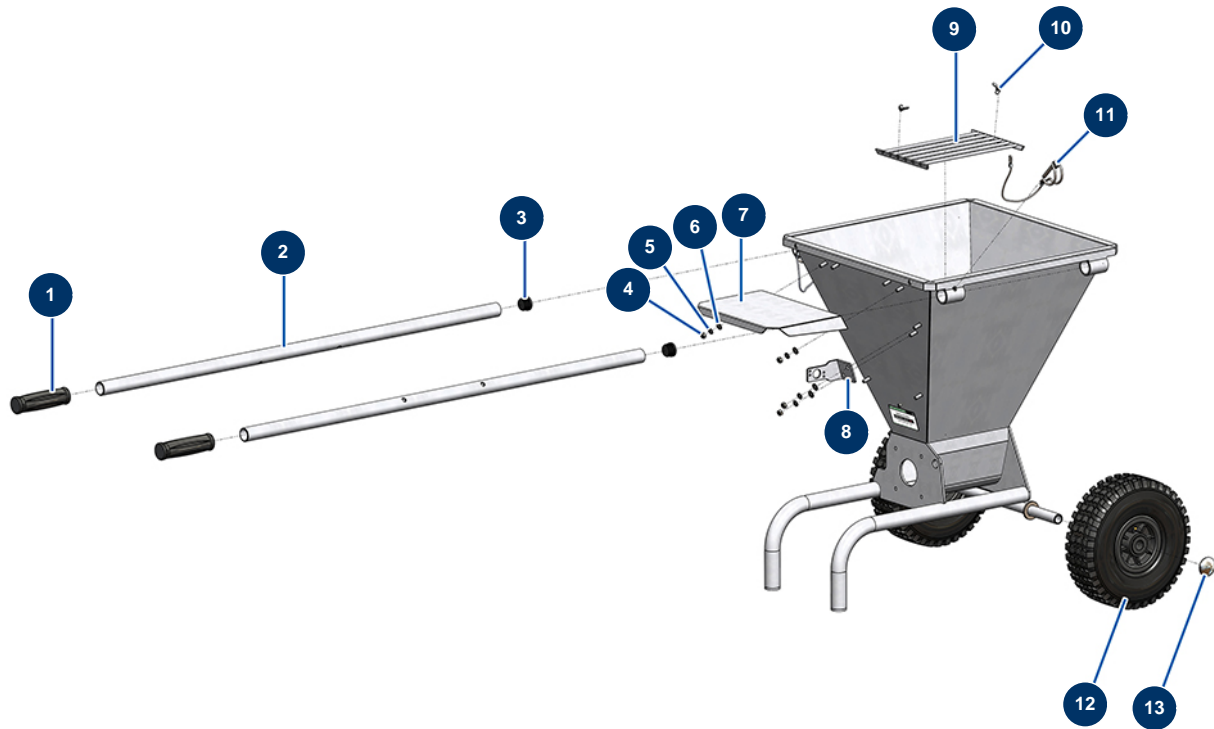

MK 20 - 230V complete spraying machine - Chassis

Détails des pièces

Pos.	Référence	Désignation
1	K100047	
2	C23410	2
3	K100220	
4	10038	M 6 nut
5	80268	Grower washer Ø 6 - C.P 60
6	80259	Ø 6 medium washer
7	C23408	7
8	C23407	8
9	C23409	9
10	K000195	
11	90571	Arm pin for 24P
12	80001	Complete wheel 260 shaft of 20 for 6,8,14P, MPE 80 and 200, 7000z, 9000z
13	90281	Ø20 chromed clip

MK 20 - 230V complete spraying machine - Transmission

Détails des pièces

Pos.	Référence	Désignation
1	14075	M 8 inox nut
1	14075	M 8 inox nut
2	80260	ø 8 inox medium washer
2	80260	ø 8 inox medium washer
2	80260	ø 8 inox medium washer
3	K100416	Geared motor 0,55 kW - TC122 - R13,4 - 1400 rpm - 400V
4	13219	Spi seal 35 x 45 x 7
5	K000054	
6	30121	90° low-pressure elbow 1/4 MaleC x 1/4 FemaleD
7	90639	Automatic greaser
8	K100089	
9	K100042	
10	C23406	KOSNER MK10 & MK20 connecting rod

Pos.	Référence	Désignation
11	12246	8 x 40 cylindrical head screw
12	K000055	
13	MI7009107100	EUROPRO MAP 2 pump rotor
14	MI3F00529200	EUROPRO MAP 2 pump stator
15	K100045	

MK 20 - 230V complete spraying machine - Air circuit

Détails des pièces

Pos.	Référence	Désignation
1	90014	Superimposed 1/4" regulator filter
2	30121	90° low-pressure elbow 1/4 MaleC x 1/4 FemaleD
2	30121	90° low-pressure elbow 1/4 MaleC x 1/4 FemaleD
3	80089	Male quick fit coupling outer threaded 1/4" Ø 6
4	80023	Axial manometer 1/8 conical 40 mm 0 to 10 bar
5	80094	1/4" corrugated outer threaded coupling Ø 10
6	80429	Ear clamp 15 x 18
6	80429	Ear clamp 15 x 18
7	50003	Clear braided PVC hose Ø 10 x 16 by the metre
8	70066	Rotating connector 3/8" corrugated Ø 10
9	30005	Flowmeter for EUROPRO 4-6-8-14 and 24 P
10	91053	3/8" MaleD x 3/8" FemaleD low-pressure nipple
11	12007	F ball bearing quick-fit attachment 200 bars 3/8 F