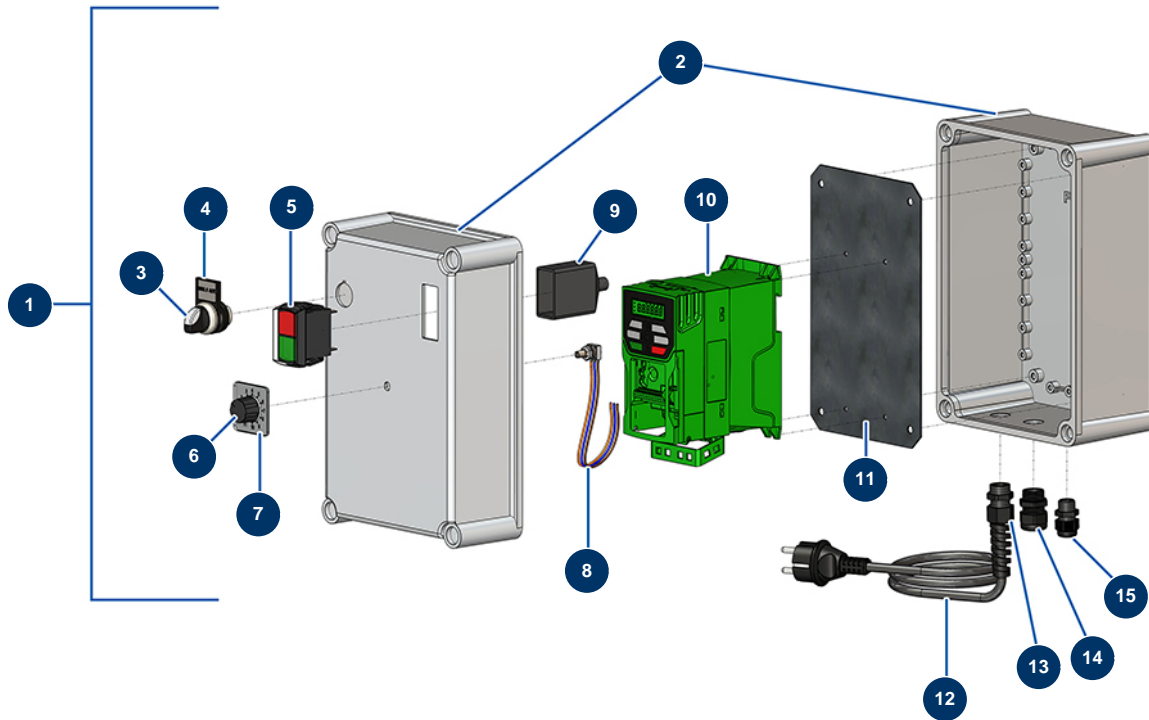

MK 20 - 230V complete spraying machine - Chassis

Détails des pièces

Pos.	Référence	Désignation
1	K100047	
2	C23410	2
3	K100220	
4	10038	M 6 nut
5	80268	Grower washer Ø 6 - C.P 60
6	80259	Ø 6 medium washer
7	C23408	7
8	C23407	8
9	C23409	9
10	K000195	
11	90571	Arm pin for 24P
12	80001	Complete wheel 260 shaft of 20 for 6,8,14P, MPE 80 and 200, 7000z, 9000z
13	90281	Ø20 chromed clip

Pos.	Référence	Désignation
11	12246	8 x 40 cylindrical head screw
12	K000055	
13	MI7009107100	EUROPRO MAP 2 pump rotor
14	MI3F00529200	EUROPRO MAP 2 pump stator
15	K100045	

MK 20 - 230V complete spraying machine - Air circuit

Détails des pièces

Pos.	Référence	Désignation
1	90014	Superimposed 1/4" regulator filter
2	30121	90° low-pressure elbow 1/4 MaleC x 1/4 FemaleD
2	30121	90° low-pressure elbow 1/4 MaleC x 1/4 FemaleD
3	80089	Male quick fit coupling outer threaded 1/4" Ø 6
4	80023	Axial manometer 1/8 conical 40 mm 0 to 10 bar
5	80094	1/4" corrugated outer threaded coupling Ø 10
6	80429	Ear clamp 15 x 18
6	80429	Ear clamp 15 x 18
7	50003	Clear braided PVC hose Ø 10 x 16 by the metre
8	70066	Rotating connector 3/8" corrugated Ø 10
9	30005	Flowmeter for EUROPRO 4-6-8-14 and 24 P
10	91053	3/8" MaleD x 3/8" FemaleD low-pressure nipple
11	12007	F ball bearing quick-fit attachment 200 bars 3/8 F

MK 20 - 230V complete spraying machine - Electrical box

Détails des pièces

Pos.	Référence	Désignation
1	K200054	Complete buttons electrical box for MK 20
2	K000014	
3	90731	3-position button
4	30362	Label holder
5	K008522	
6	K200016	
7	K000021	
8	K200007	
9	K100318	
10	K100218	
11	C23411	11
12	30023	2P male electric socket + foam rubber T
13	90601	11 black spiral cable gland