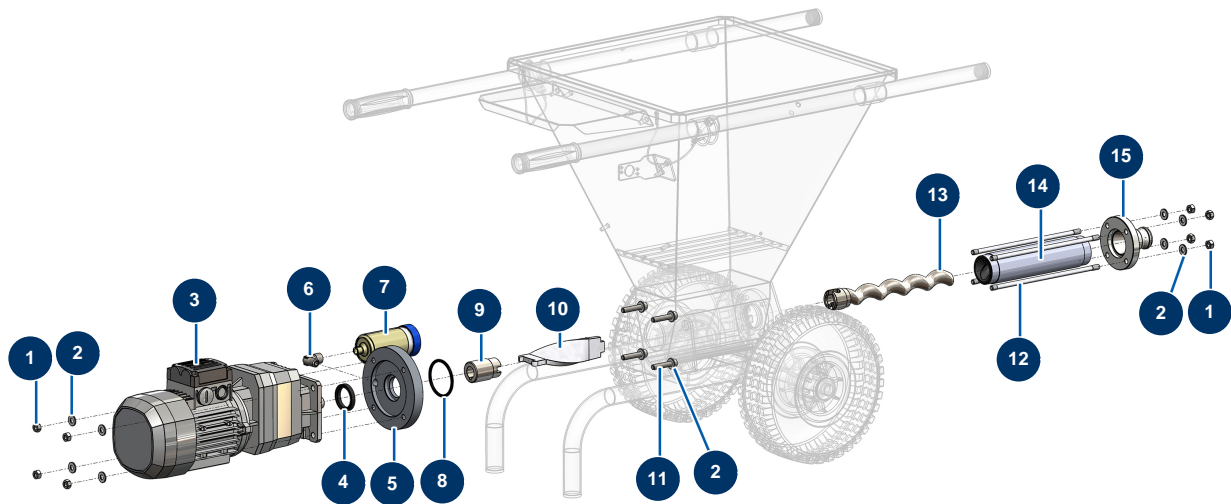

MK 20 - 230V complete spraying machine - Chassis

Détails des pièces

Pos.	Référence	Désignation
1	K100047	
2	C23410	2
3	K100220	
4	10038	M 6 nut
5	80268	Grower washer Ø 6 - C.P 60
6	80259	Ø 6 medium washer
7	C23408	7
8	C23407	8
9	C23409	9
10	K000195	
11	90571	Arm pin for 24P
12	80001	Complete wheel 260 shaft of 20 for 6,8,14P, MPE 80 and 200, 7000z, 9000z
13	90281	Ø20 chromed clip

MK 20 - 230V complete spraying machine - Transmission

Détails des pièces

Pos.	Référence	Désignation
1	14075	M 8 inox nut
1	14075	M 8 inox nut
2	80260	ø 8 inox medium washer
2	80260	ø 8 inox medium washer
2	80260	ø 8 inox medium washer
3	K100416	Geared motor 0,55 kW - TC122 - R13,4 - 1400 rpm - 400V
4	13219	Spi seal 35 x 45 x 7
5	K000054	
6	30121	90° low-pressure elbow 1/4 MaleC x 1/4 FemaleD
7	90639	Automatic greaser
8	K100089	
9	K100042	
10	C23406	KOSNER MK10 & MK20 connecting rod

Pos.	Référence	Désignation
11	12246	8 x 40 cylindrical head screw
12	K000055	
13	MI7009107100	EUROPRO MAP 2 pump rotor
14	MI3F00529200	EUROPRO MAP 2 pump stator
15	K100045	

MK 20 - 230V complete spraying machine - Air circuit

Détails des pièces

Pos.	Référence	Désignation
1	90014	Superimposed 1/4" regulator filter
2	30121	90° low-pressure elbow 1/4 MaleC x 1/4 FemaleD
2	30121	90° low-pressure elbow 1/4 MaleC x 1/4 FemaleD
3	80089	Male quick fit coupling outer threaded 1/4" Ø 6
4	80023	Axial manometer 1/8 conical 40 mm 0 to 10 bar
5	80094	1/4" corrugated outer threaded coupling Ø 10
6	80429	Ear clamp 15 x 18
6	80429	Ear clamp 15 x 18
7	50003	Clear braided PVC hose Ø 10 x 16 by the metre
8	70066	Rotating connector 3/8" corrugated Ø 10
9	30005	Flowmeter for EUROPRO 4-6-8-14 and 24 P
10	91053	3/8" MaleD x 3/8" FemaleD low-pressure nipple
11	12007	F ball bearing quick-fit attachment 200 bars 3/8 F