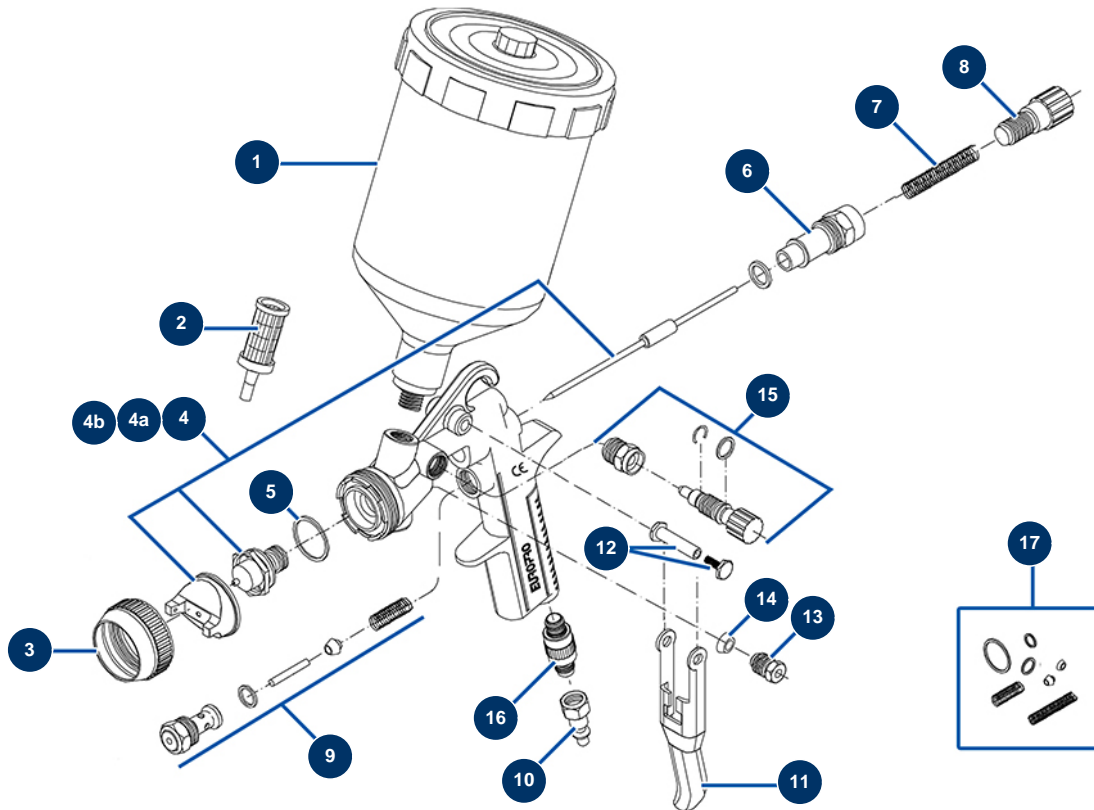

AC-15-G paint spray-gun - General view

Détails des pièces

Pos.	Référence	Désignation
1	AC10734	AC15G upper bowl
2	90224	Upper bowl strainer x 5
3	AC10001	AC10A/15G spray-gun nozzle ring
4	AC10140	Ø 1,40mm needle kit for AC-10-A & AC-15-G
4a	AC10175	Ø 1,75mm needle kit for AC-10-A & AC-15-G
4b	AC10250	Ø 2,50mm needle kit for AC-10-A & AC-15-G
5	AC10011	AC10A/15G, AC20A/25G, AC55P (x 5) paint spray-gun nozzle gasket
6	AC10139	AC10A/15G spray-gun product flow adjustment knob screw
7	AC10102	AC10A/15G (x2) paint spray-gun needle spring
8	AC10298	AC-10,15,20,25 and 30 spray-gun product flow adjustment knob
9	AC10078	AC10A/15G painting spray-gun air valve
10	80091	Male quick fit coupling inner threaded 1/4" Ø 6
11	AC10038	AC10A/15G/25G/40G spray-gun trigger

Pos.	Référence	Désignation
12	AC10178	AC spray gun complete trigger axis
13	AC10046	AC10A/15G/20A/25G/35A/40G/55P spray-gun cable gland nut
14	AC10206	AC10A/15G/20A/25G/35A/40G/55P (x 5) paint spray-gun gland gasket
15	AC10179	AC-10,15,20,25 and 30 spray-gun air flow adjustment knob
16	20006	Air adjustment tap 1/4" M x 1/4" M
17	AC10761	AC15G spray-gun gasket kit