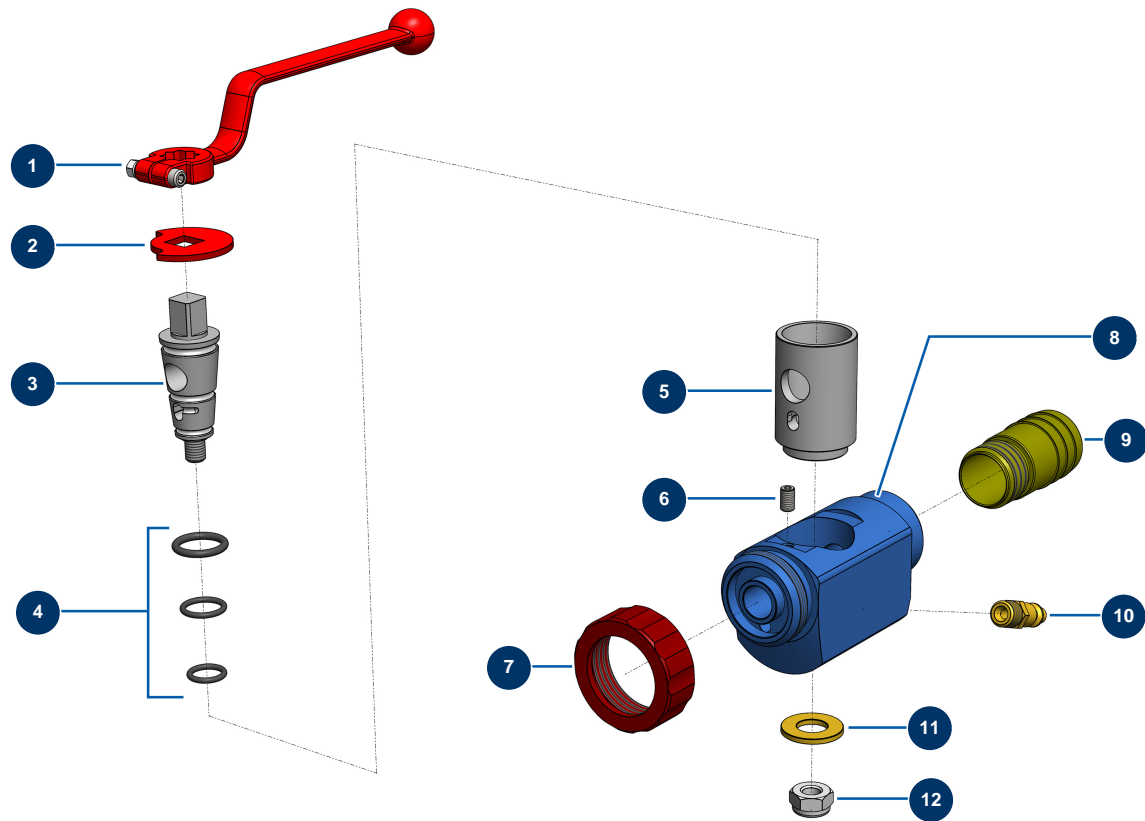

BAG Aluminium slurry spraying lance - General view

Détails des pièces

Pos.	Référence	Désignation
1	20003	Red bend handle for lance (square of 14)
2	10030	Stop washer
3	M10375	Aluminium lance rotary piston
4	80154	EUROPRO spraying machine lance gasket kit
5	60008	Aluminium lance rotary piston jacket
6	90149	ALU lance countersunk screw
7	10031	Aluminium lance ring red
8	60007	Aluminium lance body
9	90177	9
10	70043	1/4" outer threaded male quick-connector
11	10032	Lance washer
12	60013	M 10 nylstop nut