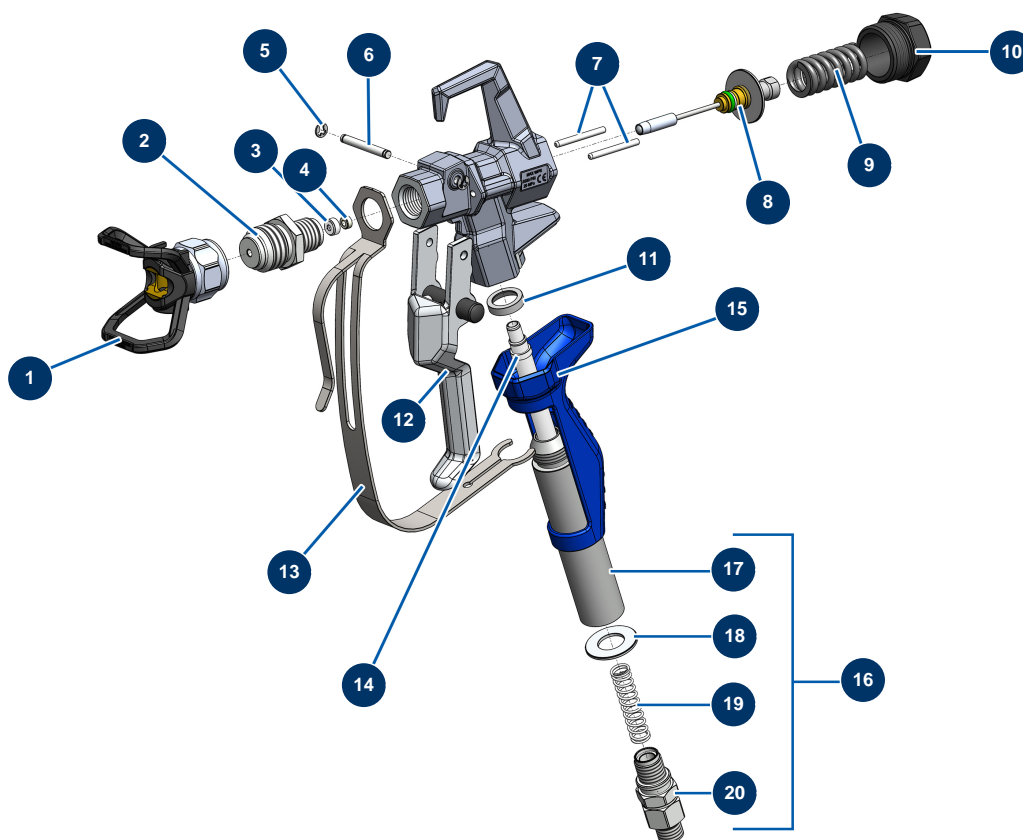

EUROSPRAY L airless piston pump - Spray-gun

Détails des pièces

Pos.	Référence	Désignation
1	51001	BST, BBP & BFF 7/8" tip guard
2	51036	PAINTSPRAY spray-gun 7/8" diffuser
3	51047	PAINTSPRAY, COATSPRAY spray-gun needle seat gasket
4	51046	PAINTSPRAY, COATSPRAY spray-gun needle seat
5	51043	PAINTSPRAY, COATSPRAY spray-gun trigger axis circlip
6	51042	PAINTSPRAY spray-gun trigger axis
7	51040	PAINTSPRAY spray-gun retraction pin
8	51033	PAINTSPRAY spray-gun needle repair kit
9	51034	PAINTSPRAY,COATSPRAY spray-gun needle return spring
10	51038	PAINTSPRAY, COATSPRAY spray-gun needle lock plug
11	51031	PAINTSPRAY spray-gun filter holder bearing gasket
12	51039	PAINTSPRAY spray-gun complete trigger
13	51032	PAINTSPRAY spray-gun trigger protection