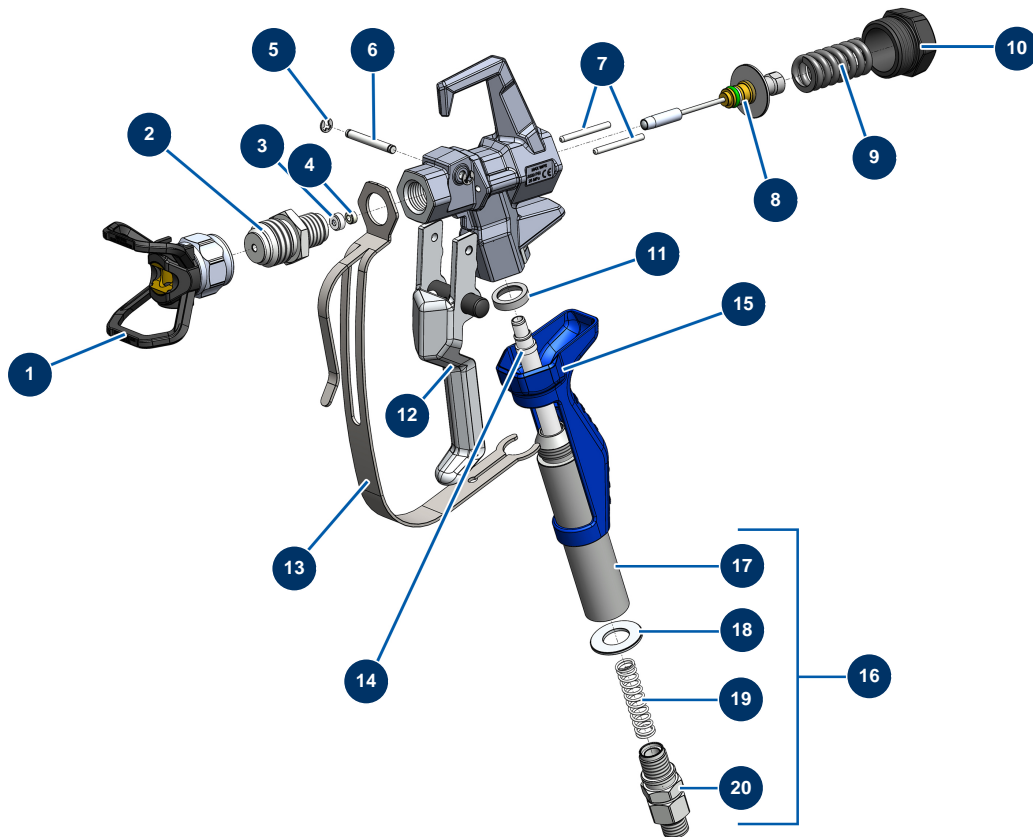

EUROSPRAY S airless piston pump - Spray-gun

Détails des pièces

Pos.	Référence	Désignation
1	51001	BST, BBP & BFF 7/8" tip guard
2	51036	PAINTSPRAY spray-gun 7/8" diffuser
3	51047	PAINTSPRAY, COATSPRAY spray-gun needle seat gasket
4	51046	PAINTSPRAY, COATSPRAY spray-gun needle seat
5	51043	PAINTSPRAY, COATSPRAY spray-gun trigger axis circlip
6	51042	PAINTSPRAY spray-gun trigger axis
7	51040	PAINTSPRAY spray-gun retraction pin
8	51033	PAINTSPRAY spray-gun needle repair kit
9	51034	PAINTSPRAY, COATSPRAY spray-gun needle return spring
10	51038	PAINTSPRAY, COATSPRAY spray-gun needle lock plug
11	51031	PAINTSPRAY spray-gun filter holder bearing gasket
12	51039	PAINTSPRAY spray-gun complete trigger
13	51032	PAINTSPRAY spray-gun trigger protection