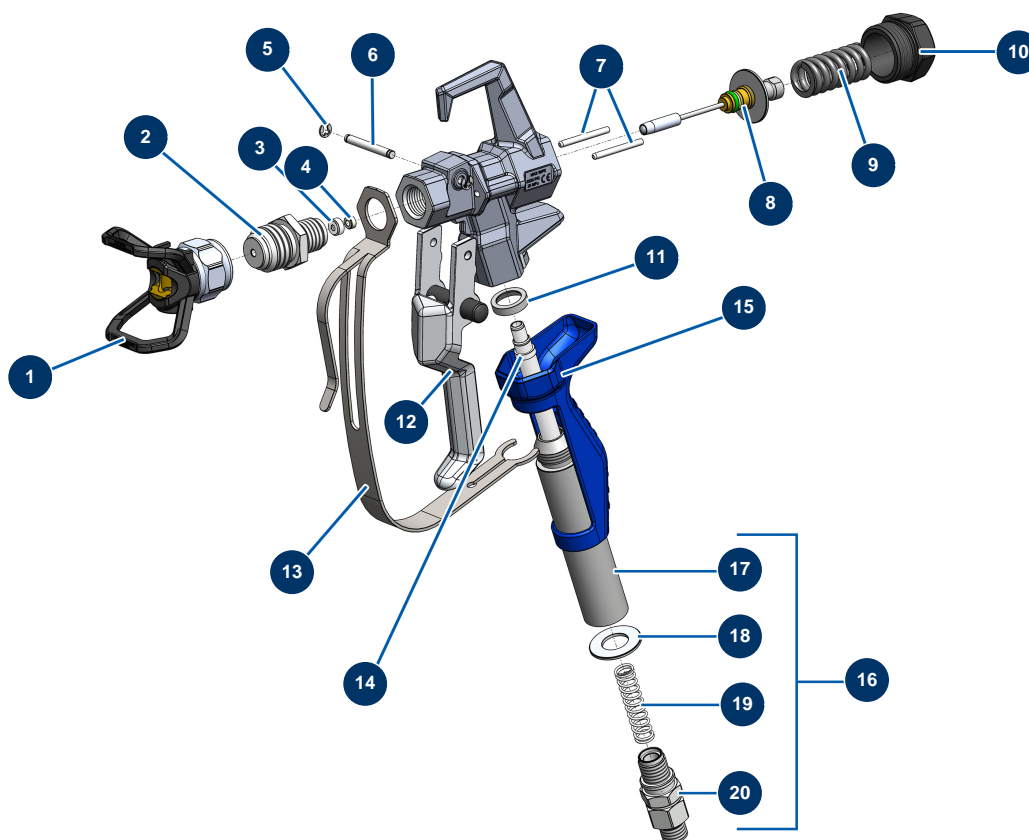

PAINTSPRAY spray-gun with 7/8" G tip holder - General view

Détails des pièces

Pos.	Référence	Désignation
1	51001	BST, BBP & BFF 7/8" tip guard
2	51036	PAINTSPRAY spray-gun 7/8" diffuser
3	51047	PAINTSPRAY, COATSPRAY spray-gun needle seat gasket
4	51046	PAINTSPRAY, COATSPRAY spray-gun needle seat
5	51043	PAINTSPRAY, COATSPRAY spray-gun trigger axis circlip
6	51042	PAINTSPRAY spray-gun trigger axis
7	51040	PAINTSPRAY spray-gun retraction pin
8	51033	PAINTSPRAY spray-gun needle repair kit
9	51034	PAINTSPRAY, COATSPRAY spray-gun needle return spring
10	51038	PAINTSPRAY, COATSPRAY spray-gun needle lock plug
11	51031	PAINTSPRAY spray-gun filter holder bearing gasket
12	51039	PAINTSPRAY spray-gun complete trigger
13	51032	PAINTSPRAY spray-gun trigger protection

Pos.	Référence	Désignation
14	51003	Spray-gun grip 50-mesh filter
15	51037	PAINTSPRAY spray-gun plastic handle
16	51048	Complete revolving coupling for PAINTSPRAY spray-gun
17	51035	PAINTSPRAY spray-gun filter holder
18	51045	PAINTSPRAY, COATSPRAY spray-gun revolving coupling gasket
19	51041	PAINTSPRAY spray-gun filter holding spring
20	51044	1/4" MBSP revolving coupling for PAINTSPRAY spray-gun