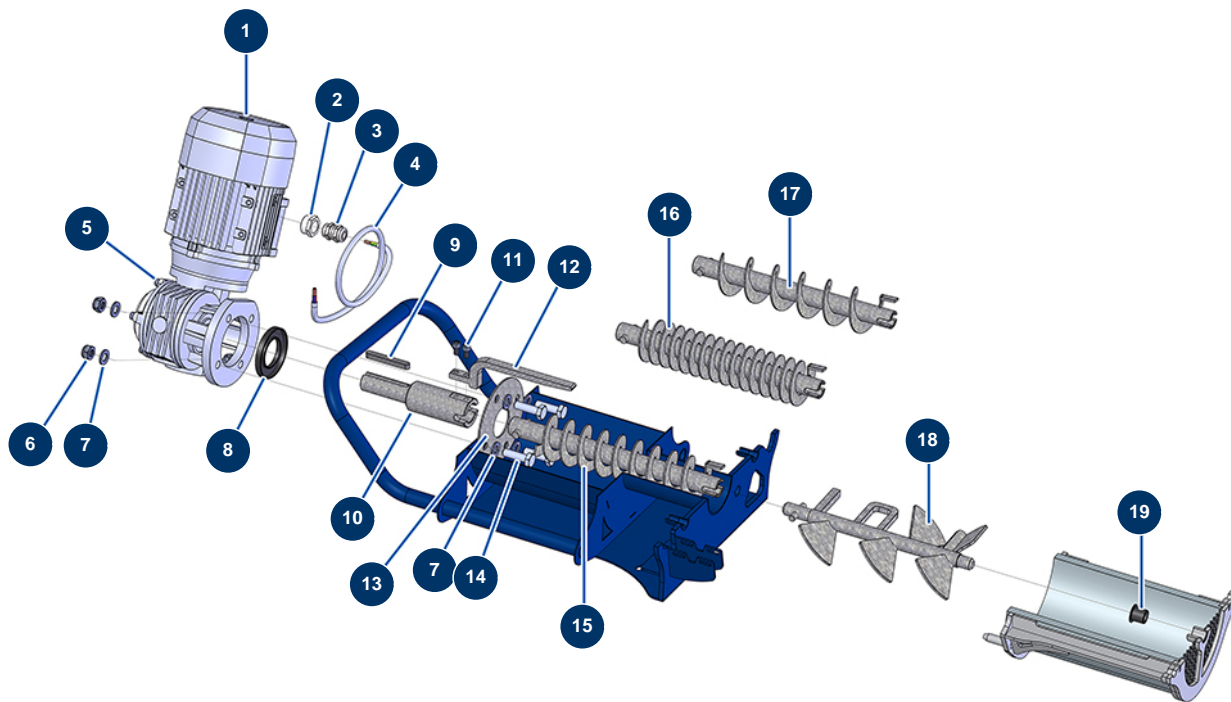

## MIXPRO 70 continuous mixer on adjustable frame - Chassis

### Détails des pièces

Pos.	Référence	Désignation
1	80124	Inner threaded 3/4" quick connector
2	80128	Filter for 3/4" brass quick connector
3	70013	3/4" cam coupler gasket
4	13502	1,5 to 6 bar water pressure regulator with purge
5	30135	1/4" mini lux valve
6	11311	3/4" FemaleD x 3/4" FemaleD low-pressure nipple
7	14082	Flowmeter electrovalve with 5-pin connector
8	12562	3/4" MaleD x 3/4" FemaleD low-pressure nipple
9	M10231	Wheel for needle valve MIXPRO 14
10	12470	Needle valve 1/2"F x 1/2"F MIXPRO 14
11	C21196	11
12	14217	M 6 nylstop inox nut
13	70085	ø 5 narrow washer

## MIXPRO 70 continuous mixer on adjustable frame - Transmission