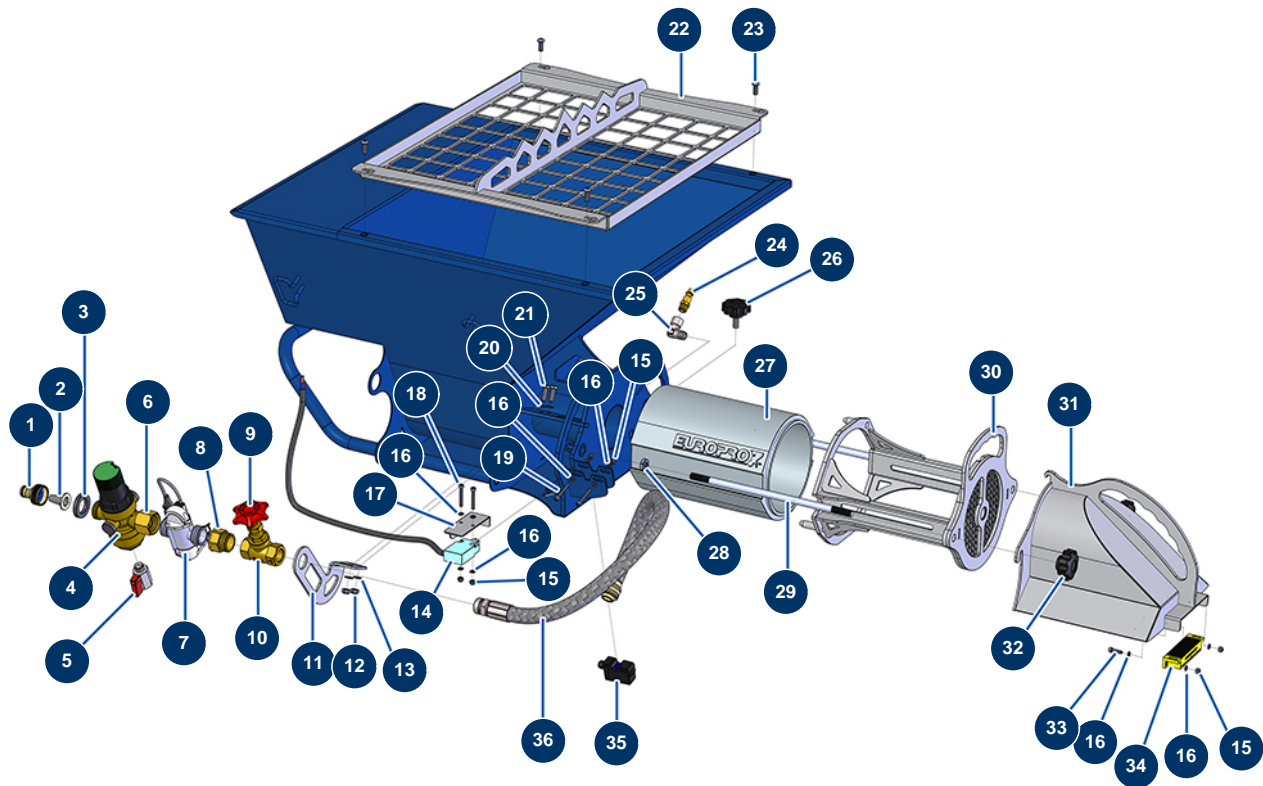

## MIXPRO 70 continuous mixer on adjustable frame - Chassis

### Détails des pièces

Pos.	Référence	Désignation
1	80124	Inner threaded 3/4" quick connector
2	80128	Filter for 3/4" brass quick connector
3	70013	3/4" cam coupler gasket
4	13502	1,5 to 6 bar water pressure regulator with purge
5	30135	1/4" mini lux valve
6	11311	3/4" FemaleD x 3/4" FemaleD low-pressure nipple
7	14082	Flowmeter electrovalve with 5-pin connector
8	12562	3/4" MaleD x 3/4" FemaleD low-pressure nipple
9	M10231	Wheel for needle valve MIXPRO 14
10	12470	Needle valve 1/2"F x 1/2"F MIXPRO 14
11	C21196	11
12	14217	M 6 nylstop inox nut
13	70085	ø 5 narrow washer

Pos.	Référence	Désignation
14	13431	Limit safety sensor for MIXPRO 70
15	30266	M 4 nylstop nut
15	30266	M 4 nylstop nut
15	30266	M 4 nylstop nut
16	30267	∅ 4 inox narrow washer
16	30267	∅ 4 inox narrow washer
16	30267	∅ 4 inox narrow washer
16	30267	∅ 4 inox narrow washer
16	30267	∅ 4 inox narrow washer
16	30267	∅ 4 inox narrow washer
17	C21227	
18	11882	4 x 30 cylindrical head screw
19	12455	19
20	70087	∅ 6 inox narrow washer
21	14539	THEF 6 x 20 screw
22	C21226	Safety grid for MIXPRO 70
23	11145	6 x 16 inox cylindrical pan head screw
24	70043	1/4" outer threaded male quick-connector
25	30121	90° low-pressure elbow 1/4 MaleC x 1/4 FemaleD
26	13455	∅35 outer threaded plastic steering wheel M6 x 20
27	13559	P.U. mixing chamber for MIXPRO 70
28	13979	M10 flat inox nut
29	M10454	Fastening tie rod for MIXPRO 70
30	C21465	Support for MIXPRO 70 P.U. mixing chamber
31	C21454	Gutter for MIXPRO 70 P.U. chamber
32	13432	M10 plastic thumb wheel
33	90137	4 x 16 cylindrical head screw
34	13468	Safety grid captor coded magnet for JETMIX, MIXPRO 14, 70 & 100
35	13386	Tank level detector for MIXPRO 70
36	13478	MIXPRO 70 mixing chamber flow meter supply hose

## MIXPRO 70 continuous mixer on adjustable frame - Transmission