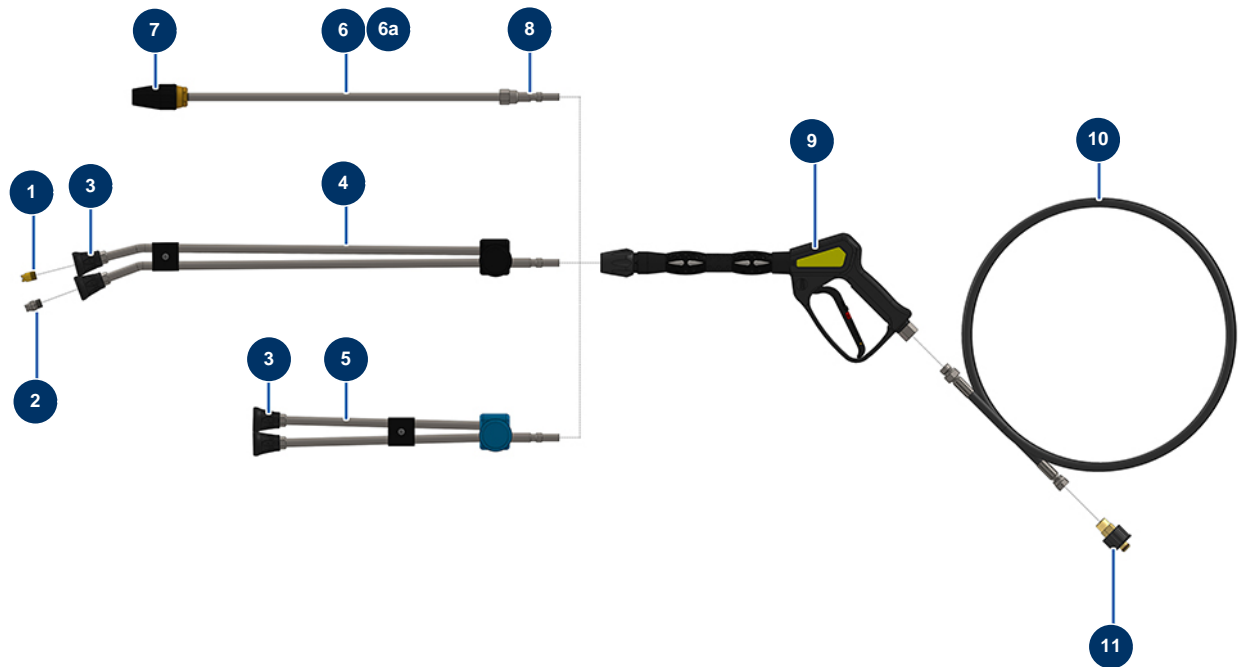

EUROPOLAV 15-250 TH.2 HONDA washer - Chassis

Détails des pièces

Pos.	Référence	Désignation
1	C22563	1
2	11848	PVC granulated split sleeve 120 mm
3	30273	THEF 8 x 20 screw
4	80260	ø 8 inox medium washer
5	13980	M 8 nylstop inox nut
6	80582	Case support spring
7	80003	Ø400 complete wheel with shaft of 25 for 100TH, MPE 300
8	90282	Ø25 chromed clip
9	30145	Ø 40 x 20 M10 stop
10	30418	5L jerry can - hydrocarbons approved
11	1012111	Elastic strap for ARTI 100 trolley
12	11892	Watering hose Ø 19 x 10 m with push-to-fit attachments

EUROPOLAV 15-250 TH.2 HONDA washer - Motorization

Détails des pièces

Pos.	Référence	Désignation
1	13033	Pump 15 litres 250 bar 3,400 rpm
1a	AN1828	RK 15-250 pump valves kit
1b	AN2757	RK 15-250 & 18-280 pump pistons kit
1c	AN1856	RK 15-250 pump oil seal gaskets kit
1d	AN1857	RK 15-250 & 18-280 pump water seal gaskets kit
2	AN880130	10-130 ECI,12-180, 15-200, 15-230 & 18-200 washer pump oil gauge
3	12041	Integrated return bypass 250 bars
4	11891	1/2" MaleD x 3/4" MaleD low-pressure nipple
5	80128	Filter for 3/4" brass quick connector
6	80124	Inner threaded 3/4" quick connector
7	90295	1/2" thermostatic valve
8	90433	63 mm oil manometer 1/4 conical 0 to 400 bar
9	30257	THEF 10 x 25 screw

EUROPOLAV 15-250 TH.2 HONDA washer - Lance and hose

Détails des pièces

Pos.	Référence	Désignation
1	90307	Low pressure nozzle 50°-40
2	90305	High pressure nozzle 15°-45
3	12415	Double elbow lance hose nozzle holder, 600 mm, KW coupler
3	12415	Double elbow lance hose nozzle holder, 600 mm, KW coupler
4	12166	Double elbow lance hose 600 mm, KW coupler
5	12195	KW coupler 300 mm double lance hose
6	12188	Rotating nozzle for 18-280 with KW coupling
6a	90348	Lance tube without hose 500 mm
7	13639	Rotating nozzle 280 bars 0,40
8	12168	Male coupler KW x 1/4" inner threaded
9	12165	Washer spray-gun with protected hose 310 bars, KW coupler
10	12071	Washer hose Ø 8-315 bar 10 metres
11	90328	M22-150 F x 3/8 M female quick fit attachment