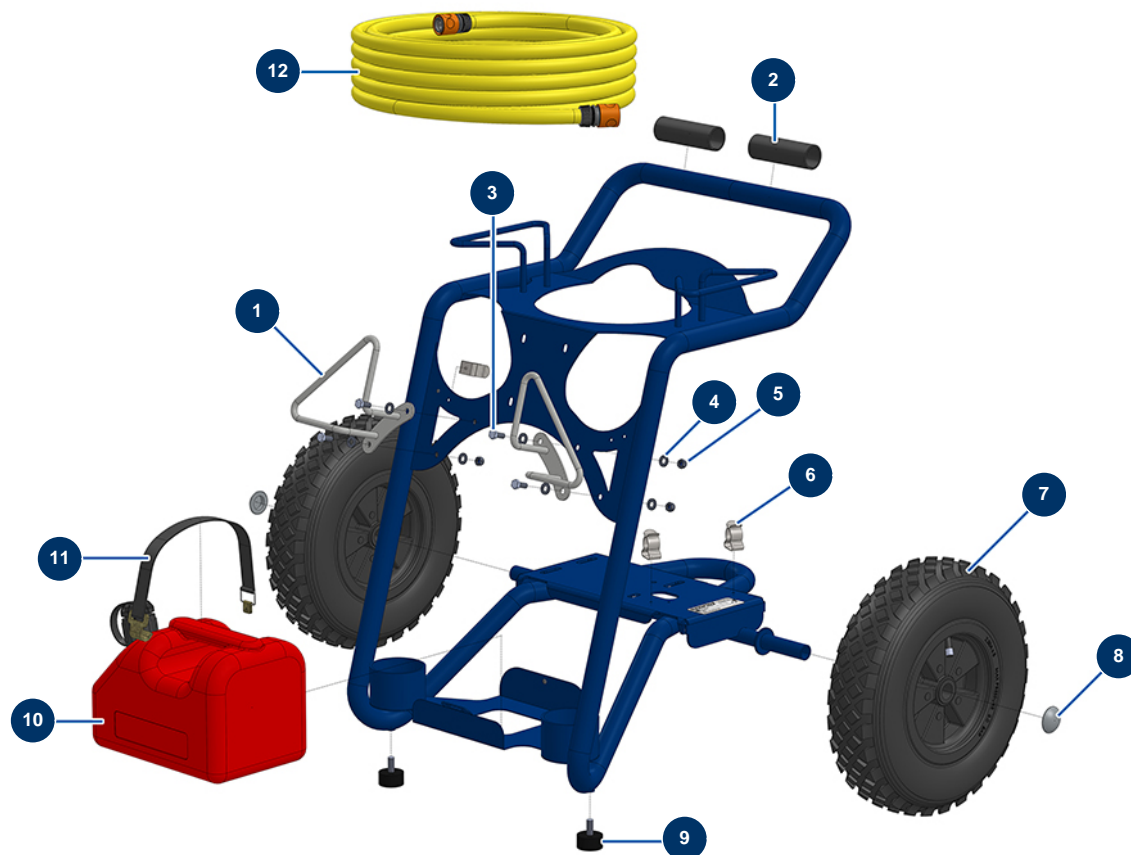

EUROPOLAV 15-250 TH.2 HONDA washer - Chassis

Détails des pièces

Pos.	Référence	Désignation
1	C22563	1
2	11848	PVC granulated split sleeve 120 mm
3	30273	THEF 8 x 20 screw
4	80260	ø 8 inox medium washer
5	13980	M 8 nylstop inox nut
6	80582	Case support spring
7	80003	Ø400 complete wheel with shaft of 25 for 100TH, MPE 300
8	90282	Ø25 chromed clip
9	30145	Ø 40 x 20 M10 stop
10	30418	5L jerry can - hydrocarbons approved
11	1012111	Elastic strap for ARTI 100 trolley
12	11892	Watering hose Ø 19 x 10 m with push-to-fit attachments

EUROPOLAV 15-250 TH.2 HONDA washer - Motorization

Détails des pièces

Pos.	Référence	Désignation
1	13033	Pump 15 litres 250 bar 3,400 rpm
1a	AN1828	RK 15-250 pump valves kit
1b	AN2757	RK 15-250 & 18-280 pump pistons kit
1c	AN1856	RK 15-250 pump oil seal gaskets kit
1d	AN1857	RK 15-250 & 18-280 pump water seal gaskets kit
2	AN880130	10-130 ECI,12-180, 15-200, 15-230 & 18-200 washer pump oil gauge
3	12041	Integrated return bypass 250 bars
4	11891	1/2" MaleD x 3/4" MaleD low-pressure nipple
5	80128	Filter for 3/4" brass quick connector
6	80124	Inner threaded 3/4" quick connector
7	90295	1/2" thermostatic valve
8	90433	63 mm oil manometer 1/4 conical 0 to 400 bar
9	30257	THEF 10 x 25 screw

EUROPOLAV 15-250 TH.2 HONDA washer - Lance and hose

Détails des pièces

Pos.	Référence	Désignation
1	90307	Low pressure nozzle 50°-40
2	90305	High pressure nozzle 15°-45
3	12415	Double elbow lance hose nozzle holder, 600 mm, KW coupler
3	12415	Double elbow lance hose nozzle holder, 600 mm, KW coupler
4	12166	Double elbow lance hose 600 mm, KW coupler
5	12195	KW coupler 300 mm double lance hose
6	12188	Rotating nozzle for 18-280 with KW coupling
6a	90348	Lance tube without hose 500 mm
7	13639	Rotating nozzle 280 bars 0,40
8	12168	Male coupler KW x 1/4" inner threaded
9	12165	Washer spray-gun with protected hose 310 bars, KW coupler
10	12071	Washer hose Ø 8-315 bar 10 metres
11	90328	M22-150 F x 3/8 M female quick fit attachment