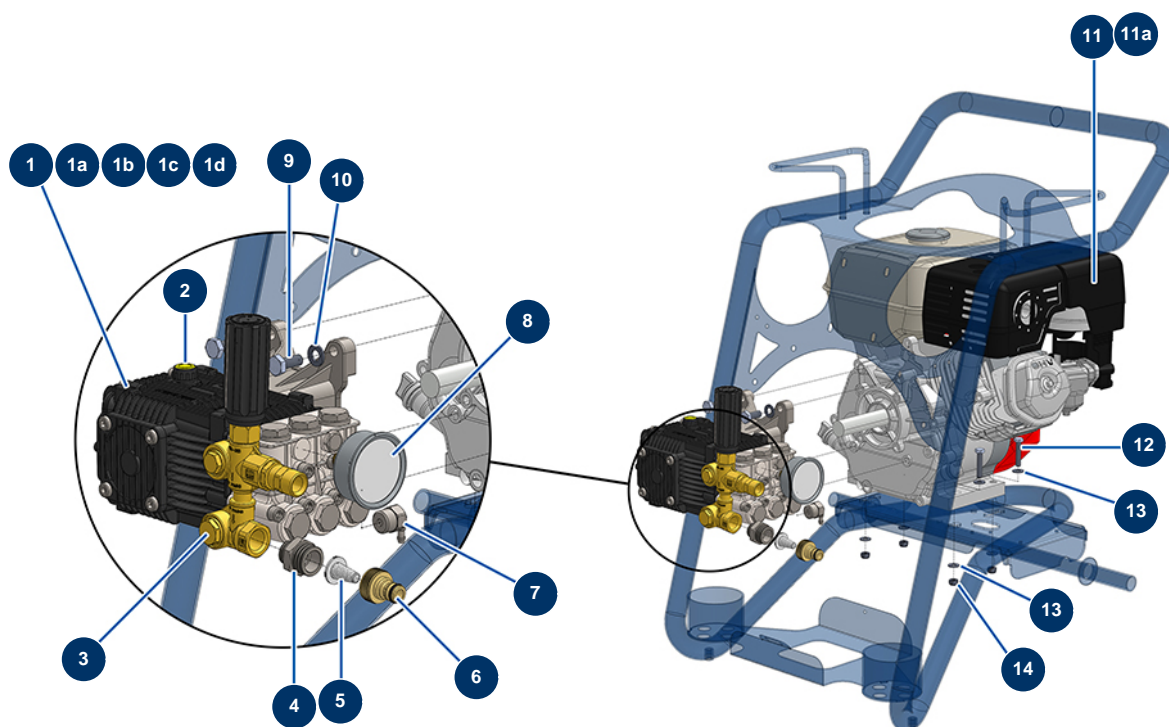

EUROPOLAV 15-250 TH.2 HONDA washer - Chassis

Détails des pièces

Pos.	Référence	Désignation
1	C22563	1
2	11848	PVC granulated split sleeve 120 mm
3	30273	THEF 8 x 20 screw
4	80260	ø 8 inox medium washer
5	13980	M 8 nylstop inox nut
6	80582	Case support spring
7	80003	Ø400 complete wheel with shaft of 25 for 100TH, MPE 300
8	90282	Ø25 chromed clip
9	30145	Ø 40 x 20 M10 stop
10	30418	5L jerry can - hydrocarbons approved
11	1012111	Elastic strap for ARTI 100 trolley
12	11892	Watering hose Ø 19 x 10 m with push-to-fit attachments

EUROPOLAV 15-250 TH.2 HONDA washer - Motorization

Détails des pièces

Pos.	Référence	Désignation
1	13033	Pump 15 litres 250 bar 3,400 rpm
1a	AN1828	RK 15-250 pump valves kit
1b	AN2757	RK 15-250 & 18-280 pump pistons kit
1c	AN1856	RK 15-250 pump oil seal gaskets kit
1d	AN1857	RK 15-250 & 18-280 pump water seal gaskets kit
2	AN880130	10-130 ECI,12-180, 15-200, 15-230 & 18-200 washer pump oil gauge
3	12041	Integrated return bypass 250 bars
4	11891	1/2" MaleD x 3/4" MaleD low-pressure nipple
5	80128	Filter for 3/4" brass quick connector
6	80124	Inner threaded 3/4" quick connector
7	90295	1/2" thermostatic valve
8	90433	63 mm oil manometer 1/4 conical 0 to 400 bar
9	30257	THEF 10 x 25 screw

EUROPOLAV 15-250 TH.2 HONDA washer - Lance and hose

Détails des pièces

Pos.	Référence	Désignation
1	90307	Low pressure nozzle 50°-40
2	90305	High pressure nozzle 15°-45
3	12415	Double elbow lance hose nozzle holder, 600 mm, KW coupler
3	12415	Double elbow lance hose nozzle holder, 600 mm, KW coupler
4	12166	Double elbow lance hose 600 mm, KW coupler
5	12195	KW coupler 300 mm double lance hose
6	12188	Rotating nozzle for 18-280 with KW coupling
6a	90348	Lance tube without hose 500 mm
7	13639	Rotating nozzle 280 bars 0,40
8	12168	Male coupler KW x 1/4" inner threaded
9	12165	Washer spray-gun with protected hose 310 bars, KW coupler
10	12071	Washer hose Ø 8-315 bar 10 metres
11	90328	M22-150 F x 3/8 M female quick fit attachment