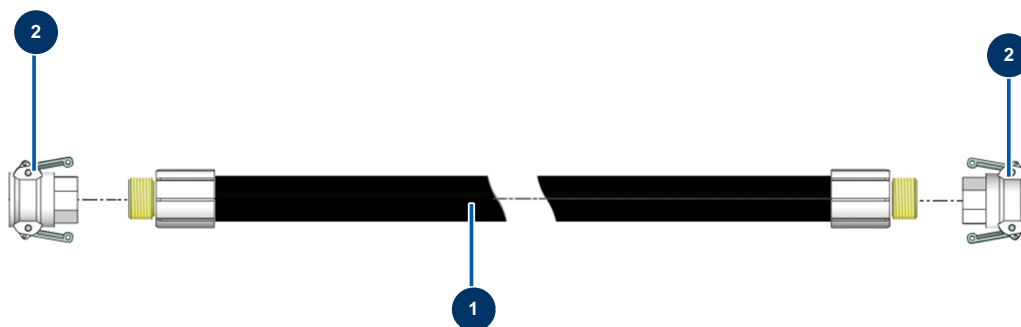

COMPACT-PRO 10 JOINT spraying machine - Transmission

Détails des pièces

Pos.	Référence	Désignation
1	90550	Geared motor 0,55 kW - T122 - R17,2 - 1400 rpm - 400V
2	30040	Nickel plated watertight cable gland of 11 CEM
3	80446	Cable gland reduction M 25-11
4	11456	AG, MPE machine motor flange gasket
5	70062	Spi seal 40 x 52 x 7 for 4,6,8P, AG, MPE, 7000z, 9000z
6	11576	Motor spacer flange for CP10, 15 & DECOPRO
7	30121	90° low-pressure elbow 1/4 MaleC x 1/4 FemaleD
8	90639	Automatic greaser
9	C20284	Complete drive shaft for CP 10
10	C21265	MAP 3 clamping jacket - 8P
11	MI7009107800	EUROPRO MAP 3 pump rotor with bayonet head
12	MI3F00528900	EUROPRO MAP 3-60SH 3 slits pump stator
13	30863	EUROPRO MAP 3 pump adjustable rotor/stator kit

Pos.	Référence	Désignation
14	10034	Fixation tie rod for MAP 2/3
15	10015	EUROPRO 4 and 6 P stator clamp blue

COMPACT-PRO 10 JOINT spraying machine - Electrical box

Détails des pièces

Pos.	Référence	Désignation
1	13614	Complete 230V ON light
2	90778	Complete hanging EMERGENCY STOP button
3	11338	COMPACT-PRO complete REVERSE-AUTO-MANU button
4	80645	Spraying machine complete potentiometer from MARCH 2003
5	30036	3-contact U-bolt
6	30058	220 Volt neon bulb
7	12098	Inverter 230 V - 0,55 KW
8	11914	Female insert 4p + G
9	12543	Insulating bend socket base 3p + G - 1 lever
10	80467	Grey conductor block 4 mm ²
11	30038	Yellow and green conductive block 6 mm ²
12	30060	11mm cable gland nut
13	80450	cable gland for 11mm supply cable

Pos.	Référence	Désignation
14	30040	Nickel plated watertight cable gland of 11 CEM
15	90606	Shielded cable 4 x 1,5 by the metre
16	90754	Supply cable with moulded plug 3G 1 mm ²

COMPACT-PRO 10 JOINT spraying machine - Hose

Détails des pièces

Pos.	Référence	Désignation
1	50011	25 x 8 m product hose outer threaded 1" for 8P without couplers
2	70007	1" camlock alu coupling, inner threaded 1" for 6, 8, 14 & 24P
2	70007	1" camlock alu coupling, inner threaded 1" for 6, 8, 14 & 24P