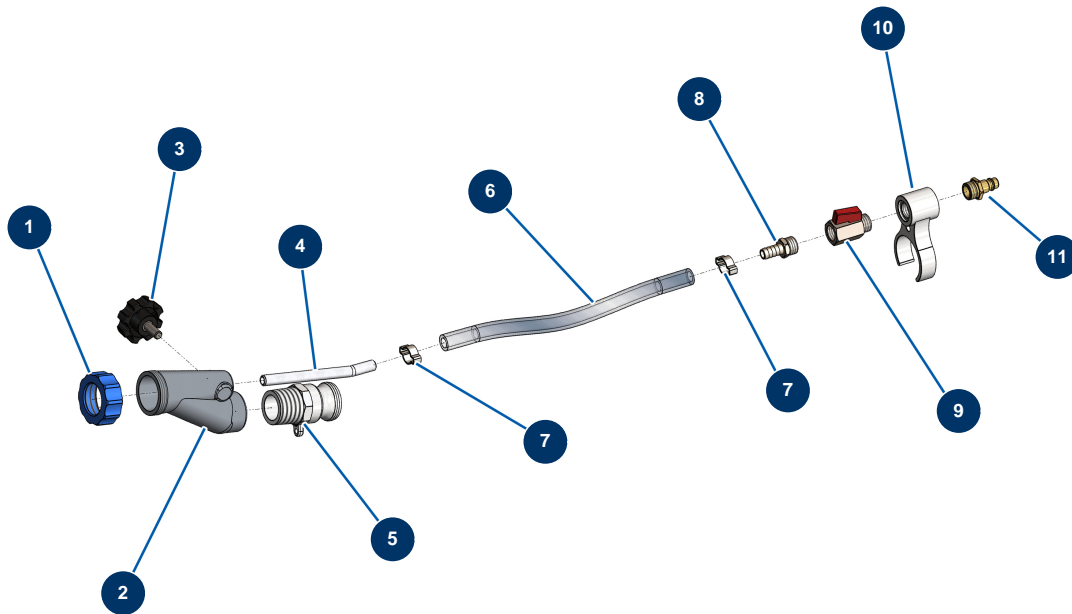

- General view

Détails des pièces

Pos.	Référence	Désignation
1	11817	Blue ring for mortar lance
2	12725	Inner threaded 1" aluminium lance machined body
3	11514	Plastic thumb wheel M8 x 20
4	M10326	Lance air injector without hose - C.P 60
5	70008	1" outer threaded adapter for 8-14 and 24P
6	50003	Clear braided PVC hose Ø 10 x 16 by the metre
7	80429	Ear clamp 15 x 18
7	80429	Ear clamp 15 x 18
8	80325	3/8 corrugated outer threaded coupling Ø 10
9	30136	3/8" mini lux valve
10	11506	Traditional lance junction circlip
11	70044	3/8" outer threaded male quick fit coupling