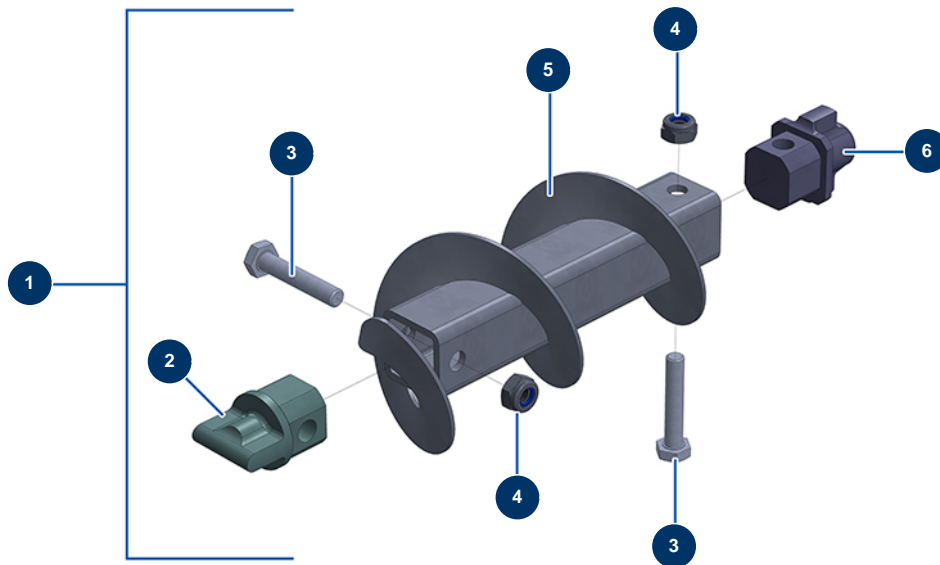

JETPRO 120-7 reinforced connecting rod - General view

Détails des pièces

Pos.	Référence	Désignation
1	14868	JETPRO 120-7 reinforced connecting rod
2	M10783	Bearing pin for JETPRO 120 strengthened connecting rod - rotor side thick.10
3	13587	THEF M10 x 55 screw
3	13587	THEF M10 x 55 screw
4	13981	M 10 nylstop inox nut
4	13981	M 10 nylstop inox nut
5	C21474	Strengthened connecting rod for JETPRO, JETBAG 160
6	M10489	JETPRO 120-160 motor side ball joint