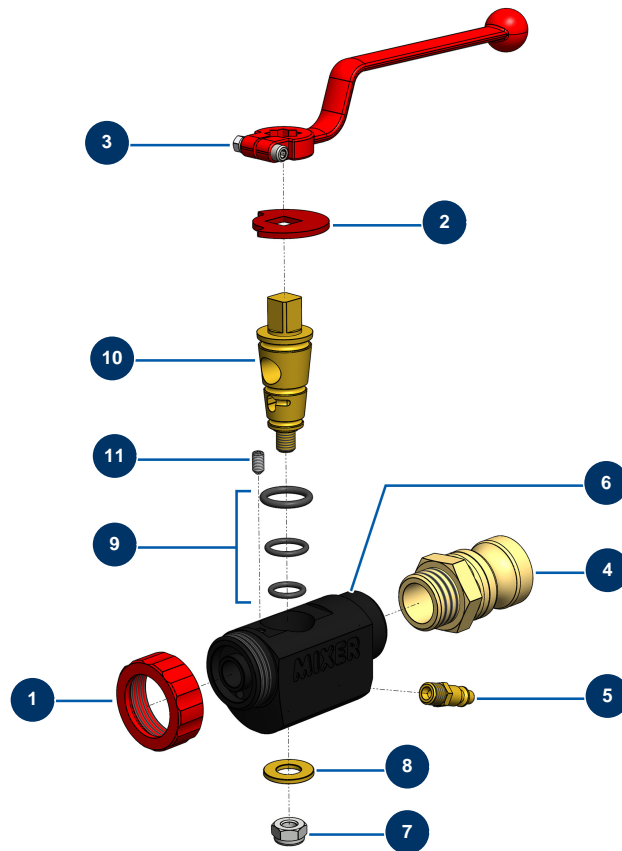

Mixer ABS slurry spraying lance with 1" steel adaptor & air connector - General view

Détails des pièces

Pos.	Référence	Désignation
1	10031	Aluminium lance ring red
2	10030	Stop washer
3	20003	Red bend handle for lance (square of 14)
4	11954	1" steel adapter, outer threaded 1"
5	70043	1/4" outer threaded male quick-connector
6	M10037	
7	60013	M 10 nylstop nut
8	10032	Lance washer
9	80154	EUROPRO spraying machine lance gasket kit
10	10029	Lance brass cone
11	30371	ABS lance countersunk screw