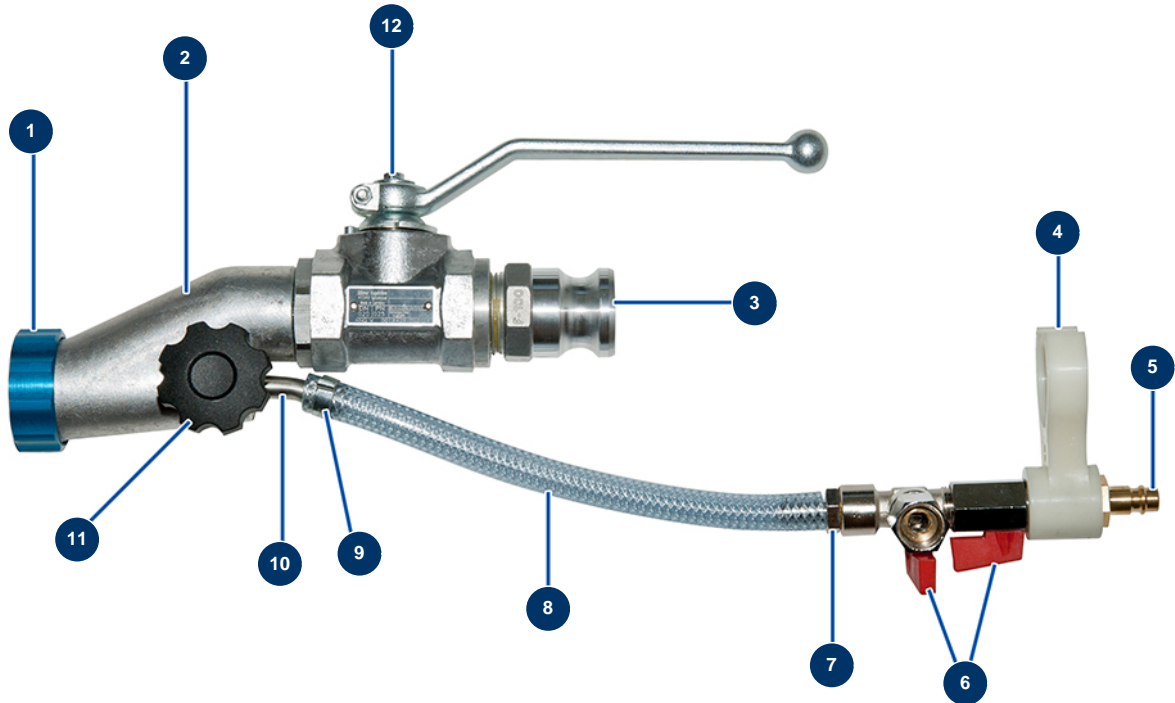

Spraying lance with BOHMER valve and 1" aluminium adapter - General view

Détails des pièces

Pos.	Référence	Désignation
1	11817	Blue ring for mortar lance
2	12725	Inner threaded 1" aluminium lance machined body
3	70008	1" outer threaded adapter for 8-14 and 24P
4	11506	Traditional lance junction circlip
5	70044	3/8" outer threaded male quick fit coupling
6	30136	3/8" mini lux valve
7	80325	3/8 corrugated outer threaded coupling Ø 10
8	50003	Clear braided PVC hose Ø 10 x 16 by the metre
9	60032	Ear clamp 13 x 15
10	M10326	Lance air injector without hose - C.P 60
11	11514	Plastic thumb wheel M8 x 20
12		12