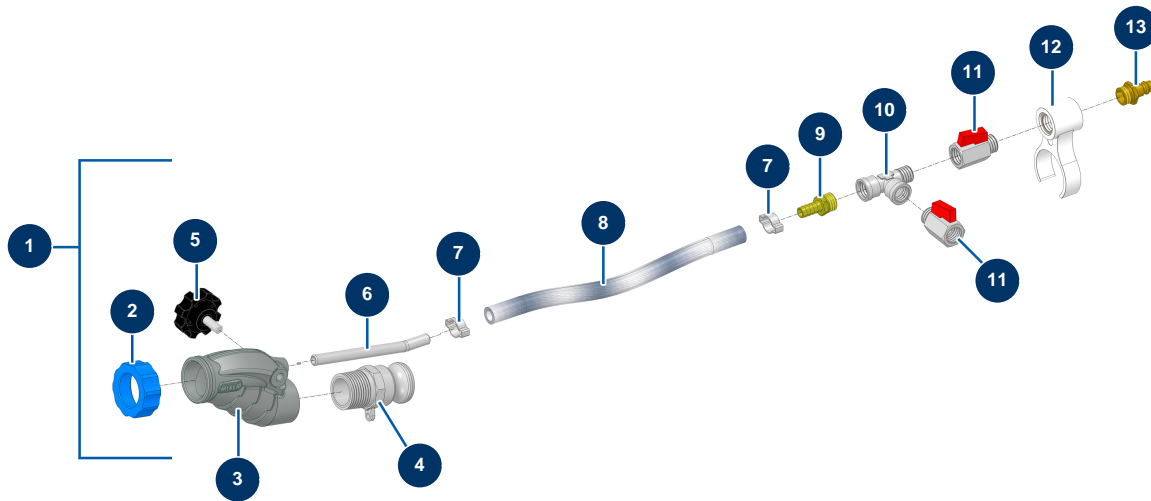

- General view

Détails des pièces

Pos.	Référence	Désignation
1	13142	
2	11817	Blue ring for mortar lance
3	12725	Inner threaded 1" aluminium lance machined body
4	70008	1" outer threaded adapter for 8-14 and 24P
5	11514	Plastic thumb wheel M8 x 20
6	M10326	Lance air injector without hose - C.P 60
7	80429	Ear clamp 15 x 18
7	80429	Ear clamp 15 x 18
8	50003	Clear braided PVC hose Ø 10 x 16 by the metre
9	80325	3/8 corrugated outer threaded coupling Ø 10
10	12530	M3/8" x F3/8" x F3/8" low pressure T
11	30136	3/8" mini lux valve
11	30136	3/8" mini lux valve

Pos.	Référence	Désignation
12	11506	Traditional lance junction circlip
13	70044	3/8" outer threaded male quick fit coupling