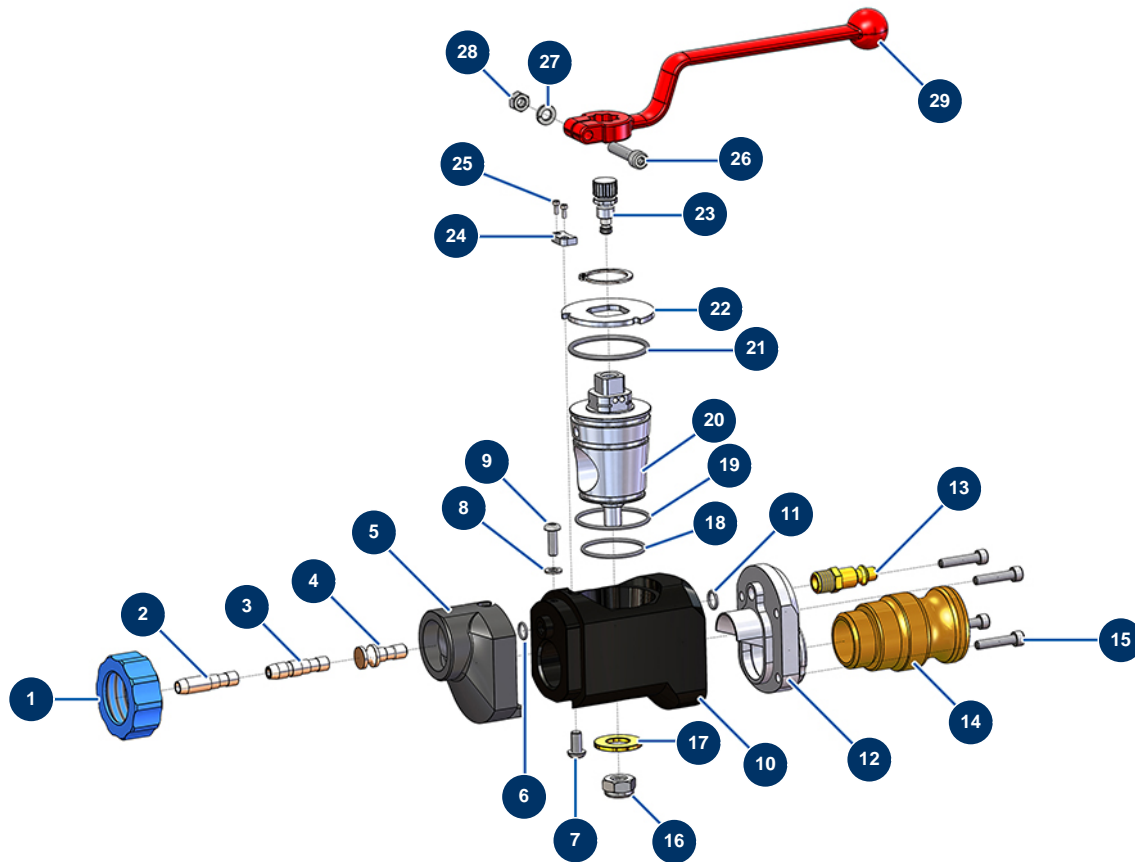

## ABS mortar spray lance 1"1/4 coupling - General view

### Détails des pièces

| Pos. | Référence | Désignation                              |
|------|-----------|--|
| 1    | 11817     | Blue ring for mortar lance               |
| 2    | 11815     | Air plug for mortar lance                |
| 3    | 11814     | Air injector tube for mortar lance       |
| 4    | M10446    | Ø4 air jet nozzle for mortar lance       |
| 5    | M10050    | Mortar lance aluminium nose              |
| 6    | 14617     | 8 x 1,25 O-ring                          |
| 7    | 13197     | Inox mushroom head screw M 6 x 12        |
| 8    | 70085     | ø 5 narrow washer                        |
| 9    | 11735     | Inox mushroom head screw M 5 x 16        |
| 10   | M10386    | COMPACT PRO new model Lance body         |
| 11   | 11824     | 8,5 x 1,5 O-ring                         |
| 12   | M10387    | Rear flange for mortar lance             |
| 13   | 70043     | 1/4" outer threaded male quick-connector |