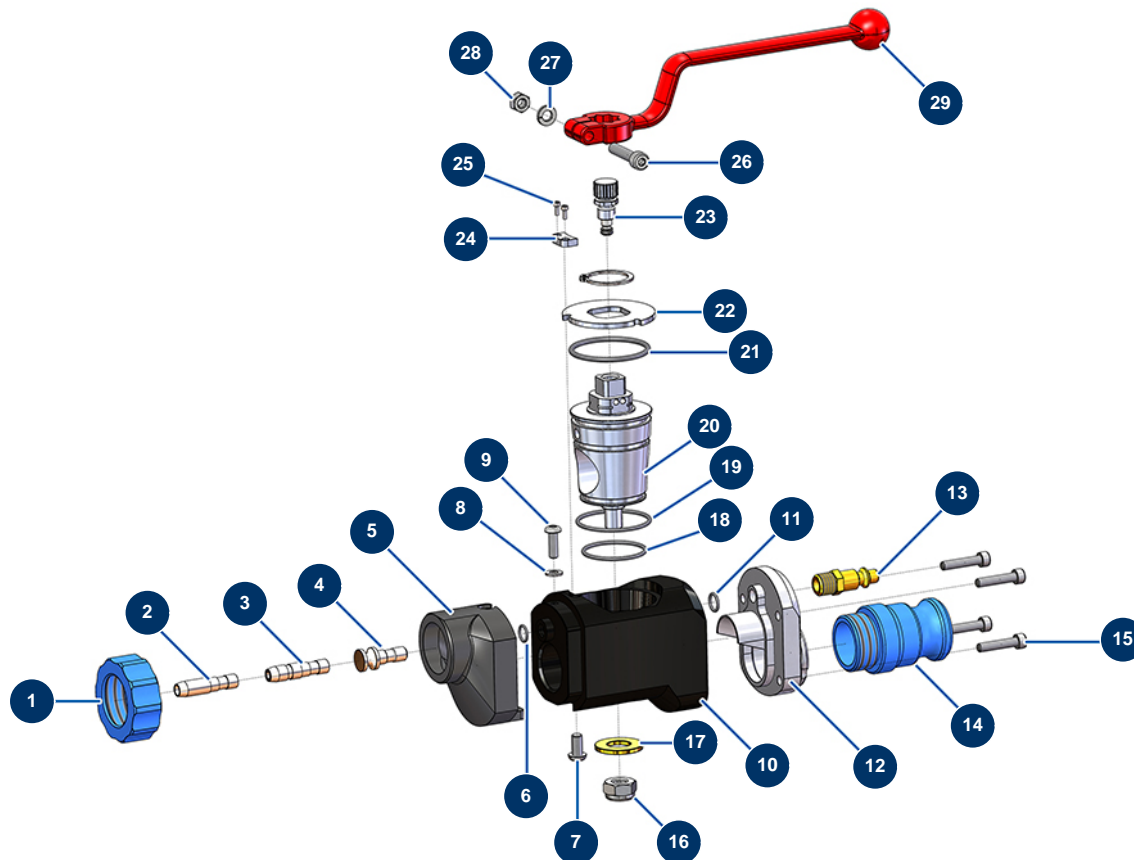

ABS mortar spray lance 1" coupling - General view

Détails des pièces

Pos.	Référence	Désignation
1	11817	Blue ring for mortar lance
2	11815	Air plug for mortar lance
3	11814	Air injector tube for mortar lance
4	M10446	Ø4 air jet nozzle for mortar lance
5	M10050	Mortar lance aluminium nose
6	14617	8 x 1,25 O-ring
7	13197	Inox mushroom head screw M 6 x 12
8	70085	ø 5 narrow washer
9	11735	Inox mushroom head screw M 5 x 16
10	M10386	COMPACT PRO new model Lance body
11	11824	8,5 x 1,5 O-ring
12	M10387	Rear flange for mortar lance
13	70043	1/4" outer threaded male quick-connector

Pos.	Référence	Désignation
14	11810	1" alu adapter for mortar lance
15	12863	5 x 20 inox cylindrical head screw
16	60013	M 10 nylstop nut
17	10032	Lance washer
18	11828	34 x 2 O-ring
19	11827	40 x 2 O-ring
20	11811	Flue block for mortar lance
21	11826	42 x 2,7 O-ring
22	11812	Stop washer for mortar lance
23	M07042	Air regulator screw for mortar lance (new version)
24	11813	Mortar lance stop limit washer
25	11822	25
26	90153	6 x 30 cylindrical head screw
27	80268	Grower washer Ø 6 - C.P 60
28	10038	M 6 nut
29	20003	Red bend handle for lance (square of 14)