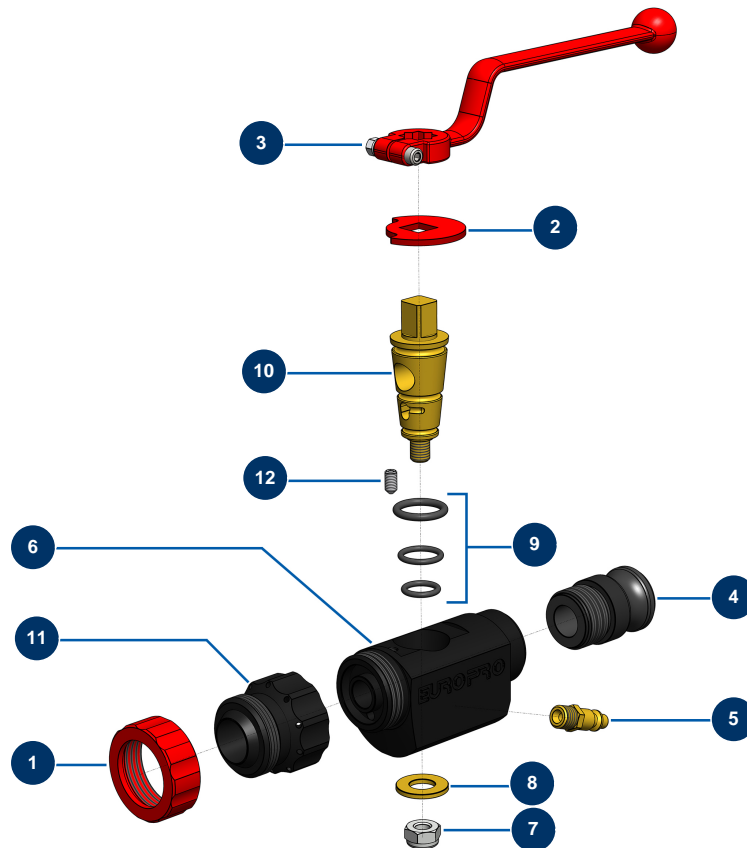

ABS - E.W.I. spraying lance - General view

Détails des pièces

Pos.	Référence	Désignation
1	10031	Aluminium lance ring red
2	10030	Stop washer
3	20003	Red bend handle for lance (square of 14)
4	10280	1" x M 30/150 alu adapter for 8, 14, 24 and CP30 lance
5	70043	1/4" outer threaded male quick-connector
6	10028	ABS lance body block
7	60013	M 10 nylstop nut
8	10032	Lance washer
9	80154	EUROPRO spraying machine lance gasket kit
10	10029	Lance brass cone
11	M10062	Exhaust air ring
12	30371	ABS lance countersunk screw