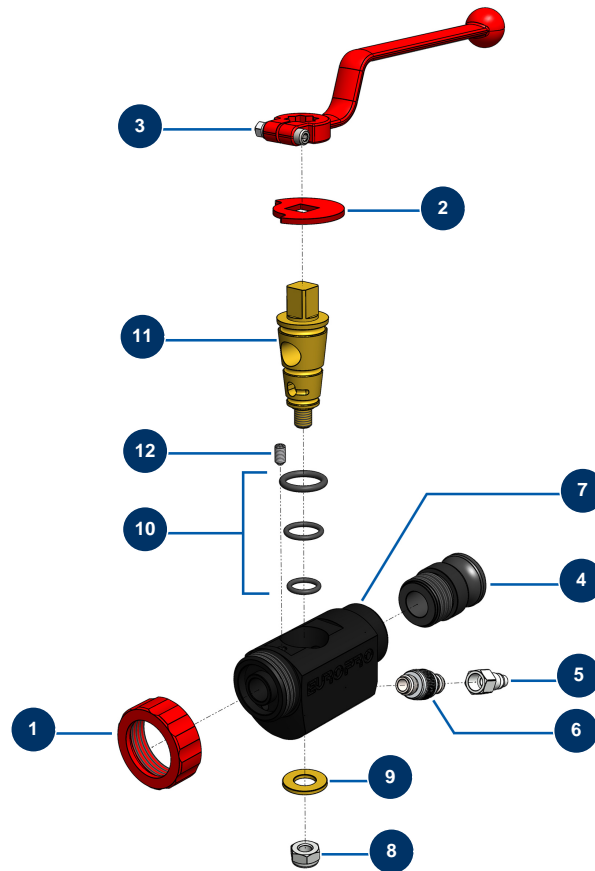

VOLUMAIR machine ABS slurry spraying lance, before 2003 - General view

Détails des pièces

Pos.	Référence	Désignation
1	10031	Aluminium lance ring red
2	10030	Stop washer
3	20003	Red bend handle for lance (square of 14)
4	10280	1" x M 30/150 alu adapter for 8, 14, 24 and CP30 lance
5	80091	Male quick fit coupling inner threaded 1/4" Ø 6
6	20006	Air adjustment tap 1/4" M x 1/4" M
7	10028	ABS lance body block
8	60013	M 10 nylstop nut
9	10032	Lance washer
10	80154	EUROPRO spraying machine lance gasket kit
11	10029	Lance brass cone
12	30371	ABS lance countersunk screw