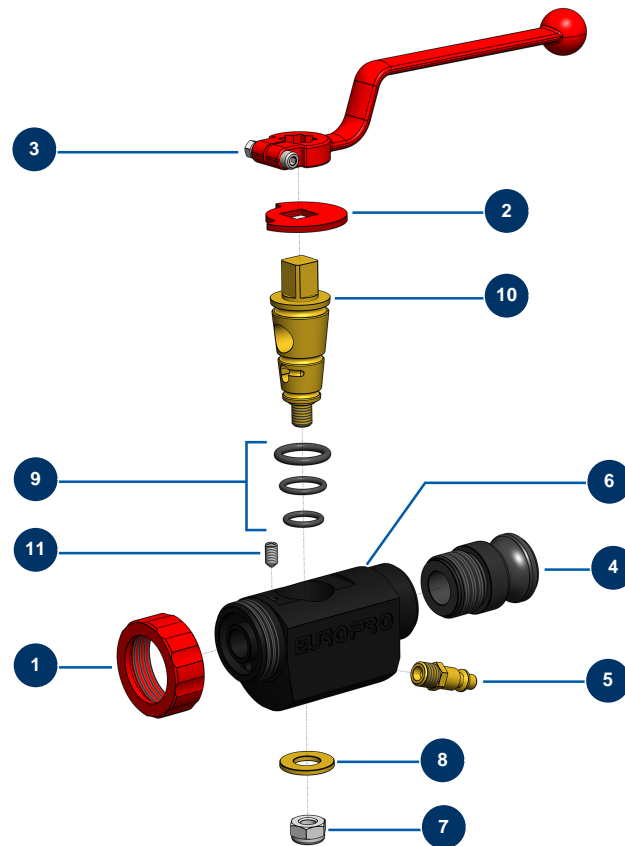

8, 14 and 24P ABS spraying lance - General view

Détails des pièces

Pos.	Référence	Désignation
1	10031	Aluminium lance ring red
2	10030	Stop washer
3	20003	Red bend handle for lance (square of 14)
4	10280	1" x M 30/150 alu adapter for 8, 14, 24 and CP30 lance
5	70043	1/4" outer threaded male quick-connector
6	10028	ABS lance body block
7	60013	M 10 nylstop nut
8	10032	Lance washer
9	80154	EUROPRO spraying machine lance gasket kit
10	10029	Lance brass cone
11	30371	ABS lance countersunk screw