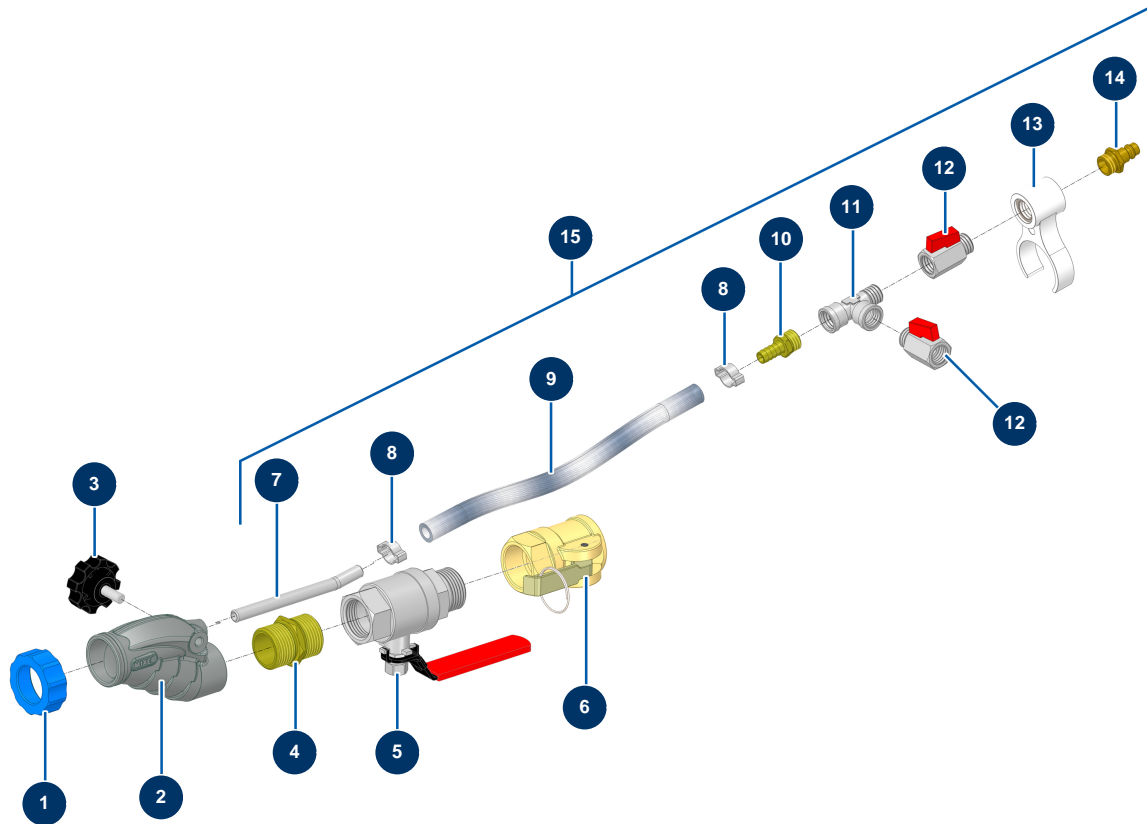

- General view

Détails des pièces

Pos.	Référence	Désignation
1	11817	Blue ring for mortar lance
2	12725	Inner threaded 1" aluminium lance machined body
3	11514	Plastic thumb wheel M8 x 20
4	12527	1" MaleD x 1" MaleD - CP 60 low-pressure nipple
5	12592	C.P 60 spraying lance 1"M-F detachable valve
6	12374	C.P 60 spraying lance 1" inner threaded steel cam single coupler
7	M10326	Lance air injector without hose - C.P 60
8	80429	Ear clamp 15 x 18
8	80429	Ear clamp 15 x 18
9	50003	Clear braided PVC hose Ø 10 x 16 by the metre
10	80325	3/8 corrugated outer threaded coupling Ø 10
11	12530	M3/8" x F3/8" x F3/8" low pressure T
12	30136	3/8" mini lux valve

Pos.	Référence	Désignation
12	30136	3/8" mini lux valve
13	11506	Traditional lance junction circlip
14	70044	3/8" outer threaded male quick fit coupling
15	15527	